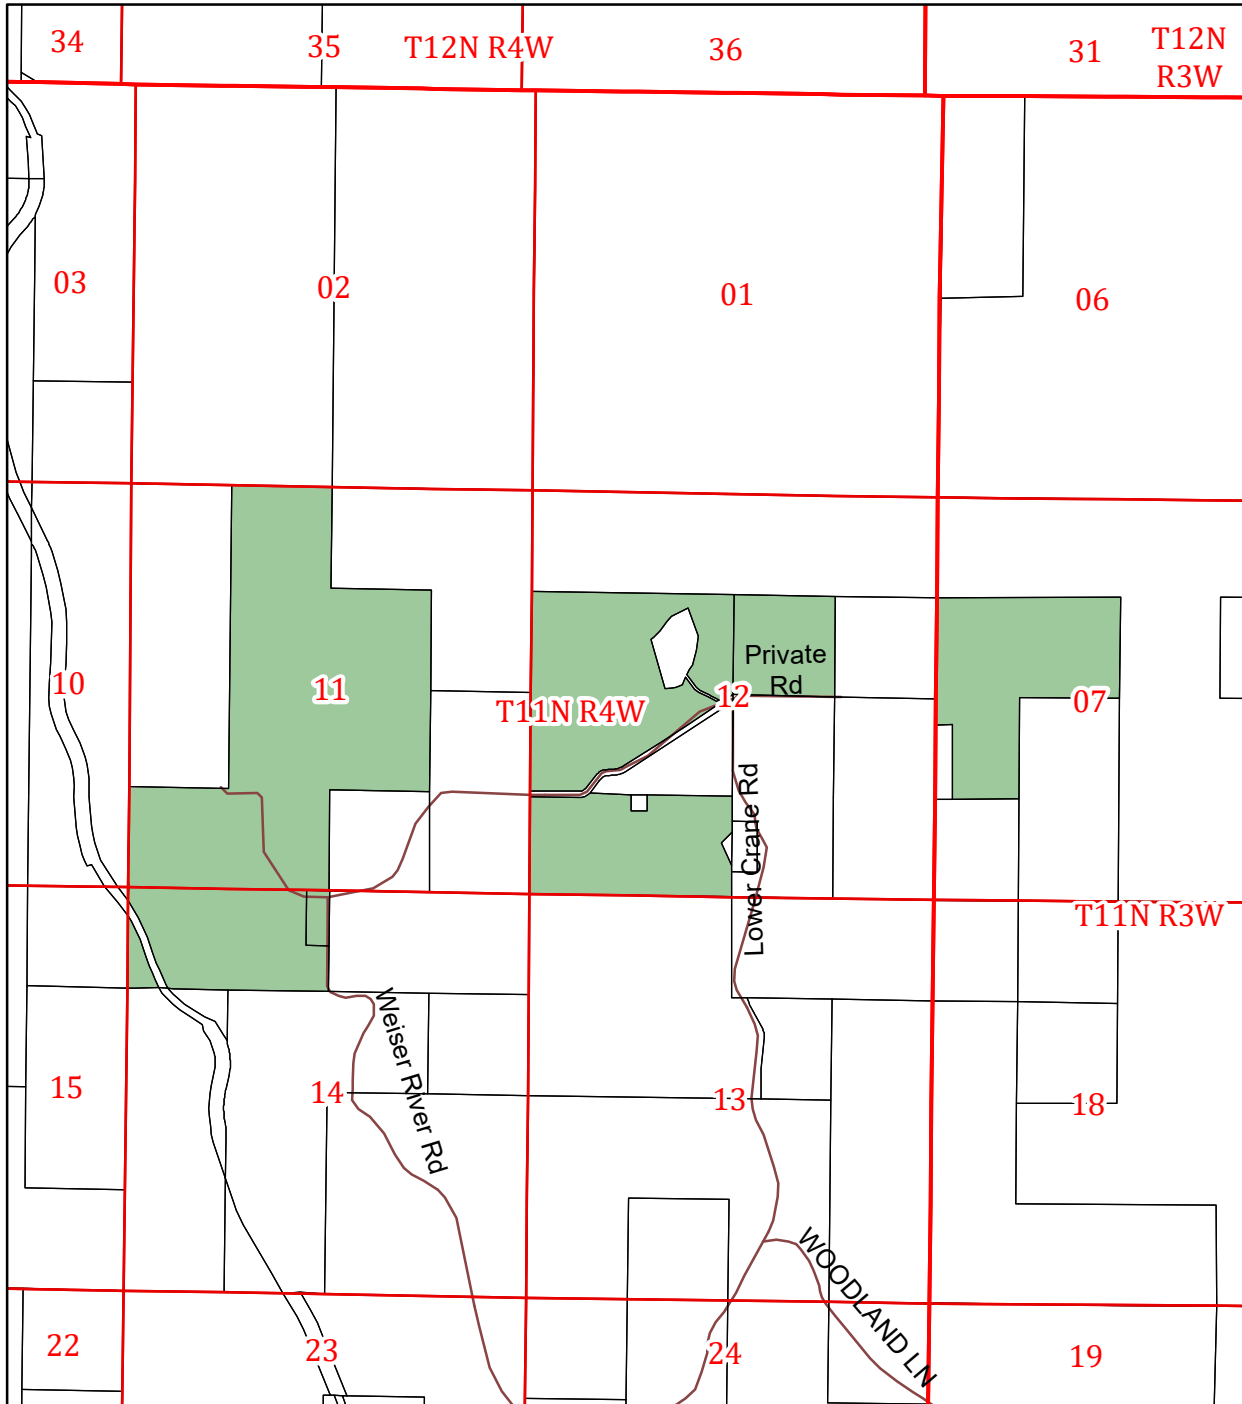

THIS MAP CREATED BY THE OFFICE OF THE
WASHINGTON COUNTY ASSESSOR

988 LOWER CRANE CREEK 67B IRRIGATION DISTRICT

1 inch = 0.5 miles

BASED ON GOVERNMENT SURVEYS & OFFICIAL RECORDS
ON FILE AT THE OFFICE OF THE COUNTY RECORDER OF
WASHINGTON COUNTY, IDAHO.
FOR ASSESSMENT PURPOSES ONLY
DOES NOT GUARANTEE BOUNDARIES

Legend

Township	Streets
Sections	988 Lower Crane 67B
Parcel Lines	