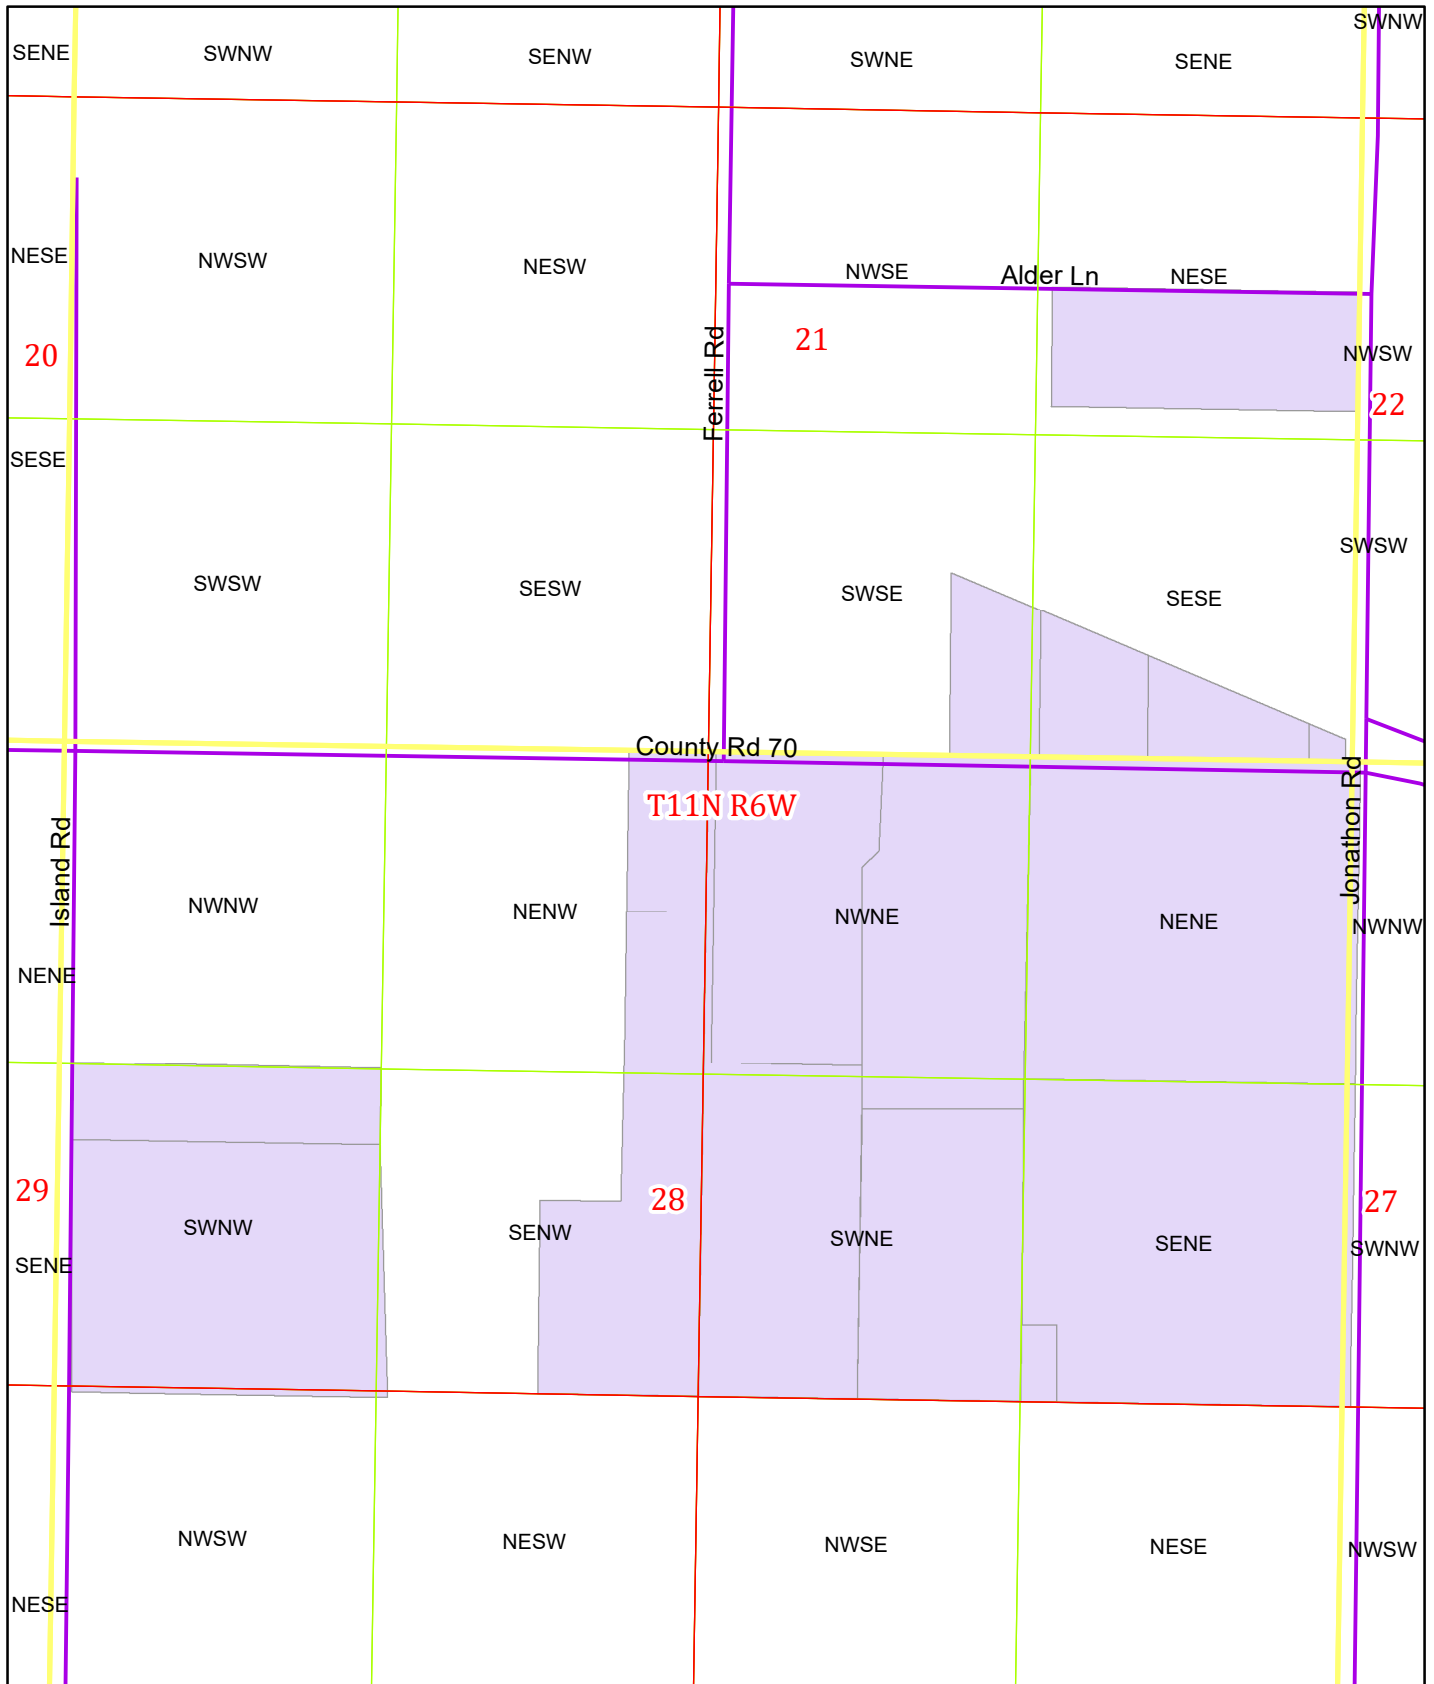

THIS MAP CREATED BY THE OFFICE OF THE WASHINGTON COUNTY ASSESSOR

2022 981 WID Grn

BASED ON GOVERNMENT SURVEYS & OFFICIAL RECORDS
 ON FILE AT THE OFFICE OF THE COUNTY RECORDER OF
 WASHINGTON COUNTY, IDAHO.
 FOR ASSESSMENT PURPOSES ONLY
 DOES NOT GUARANTEE BOUNDARIES

1 in = 786 feet