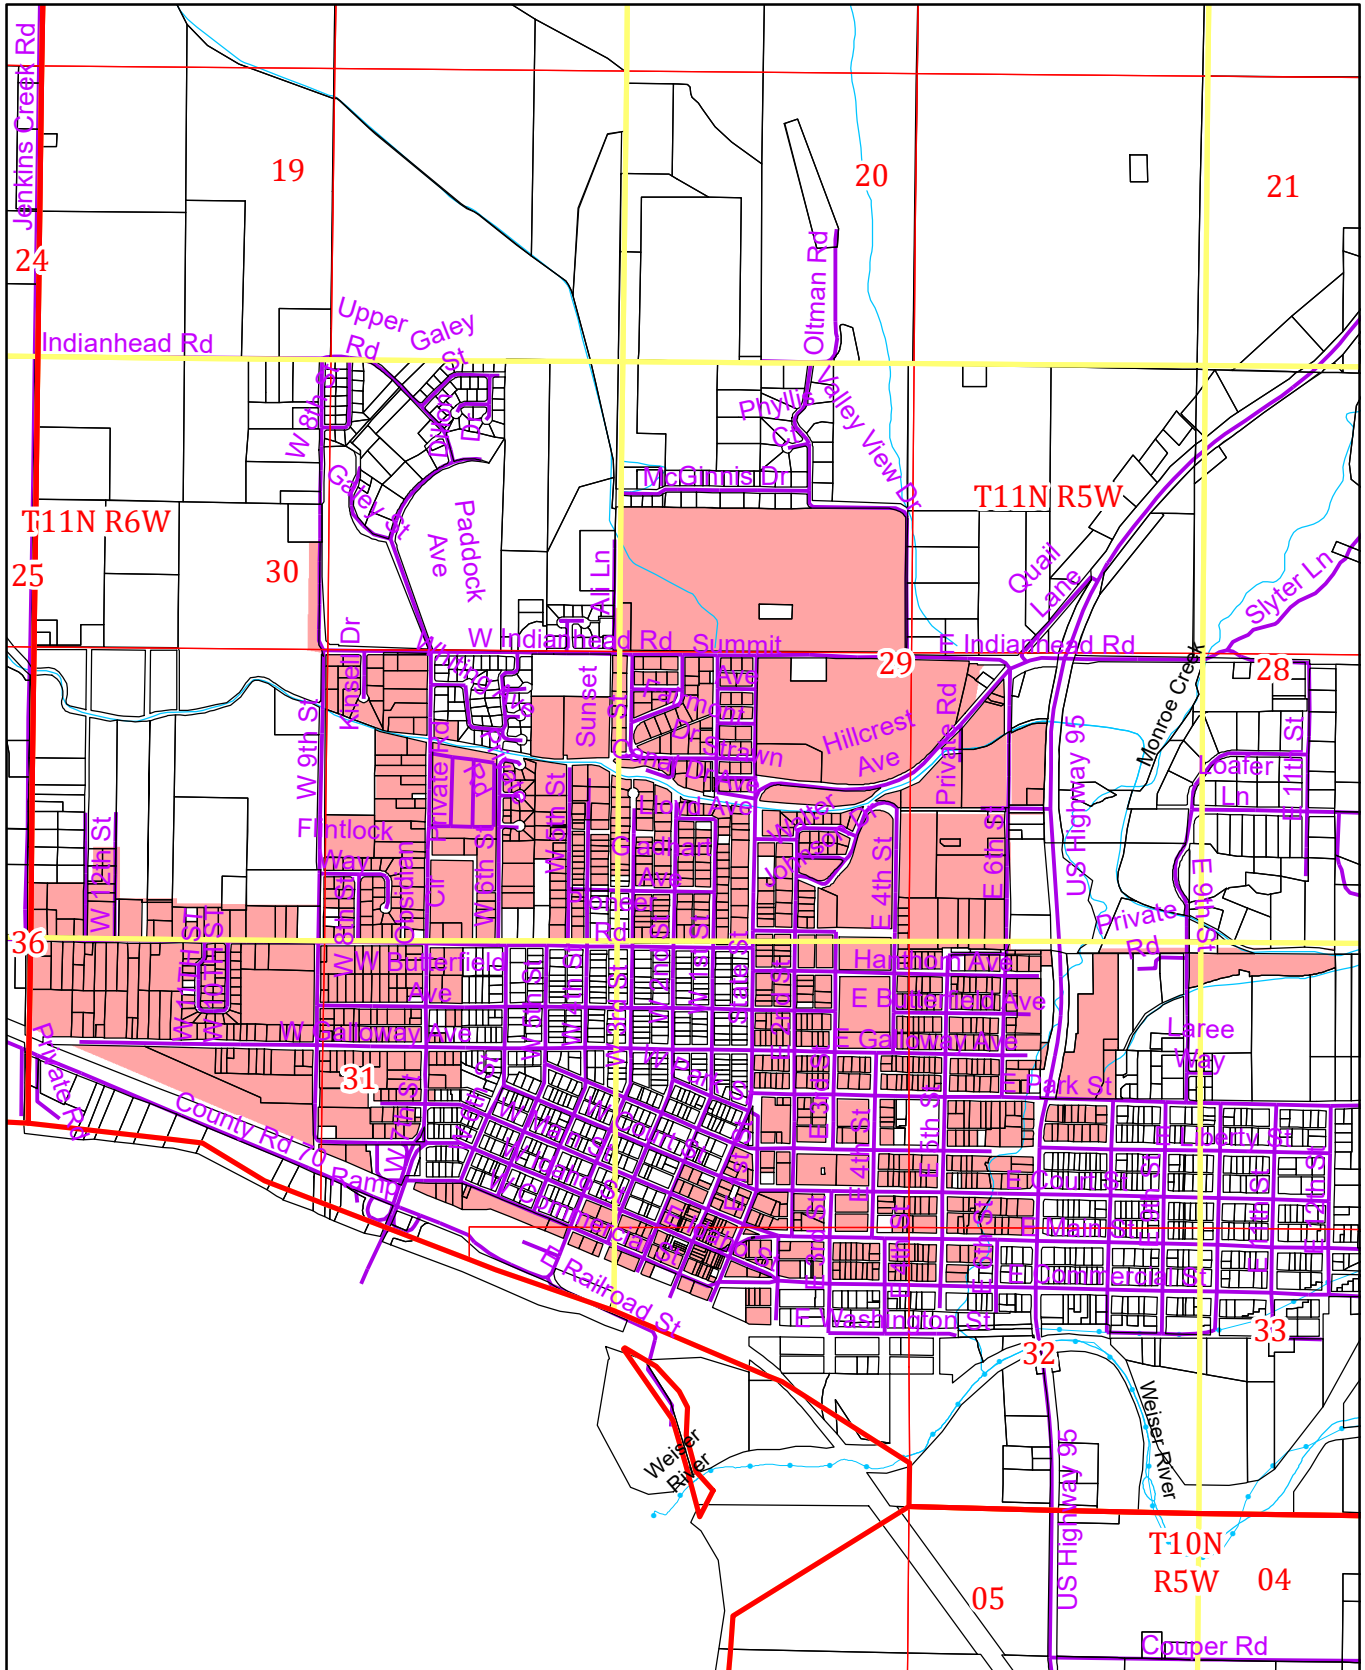

THIS MAP CREATED BY THE OFFICE OF THE WASHINGTON COUNTY ASSESSOR

2021 977 WID WEISER CITY LIMITS ONLY

BASED ON GOVERNMENT SURVEYS & OFFICIAL RECORDS ON FILE AT THE OFFICE OF THE COUNTY RECORDER OF WASHINGTON COUNTY, IDAHO. FOR ASSESSMENT PURPOSES ONLY DOES NOT GUARANTEE BOUNDARIES

Legend

- ▭ Township
- ▭ Sections
- ▭ Quarter
- Parcel Lines
- ▭ Streets
- ▭ 977 WID Delivery City Limits