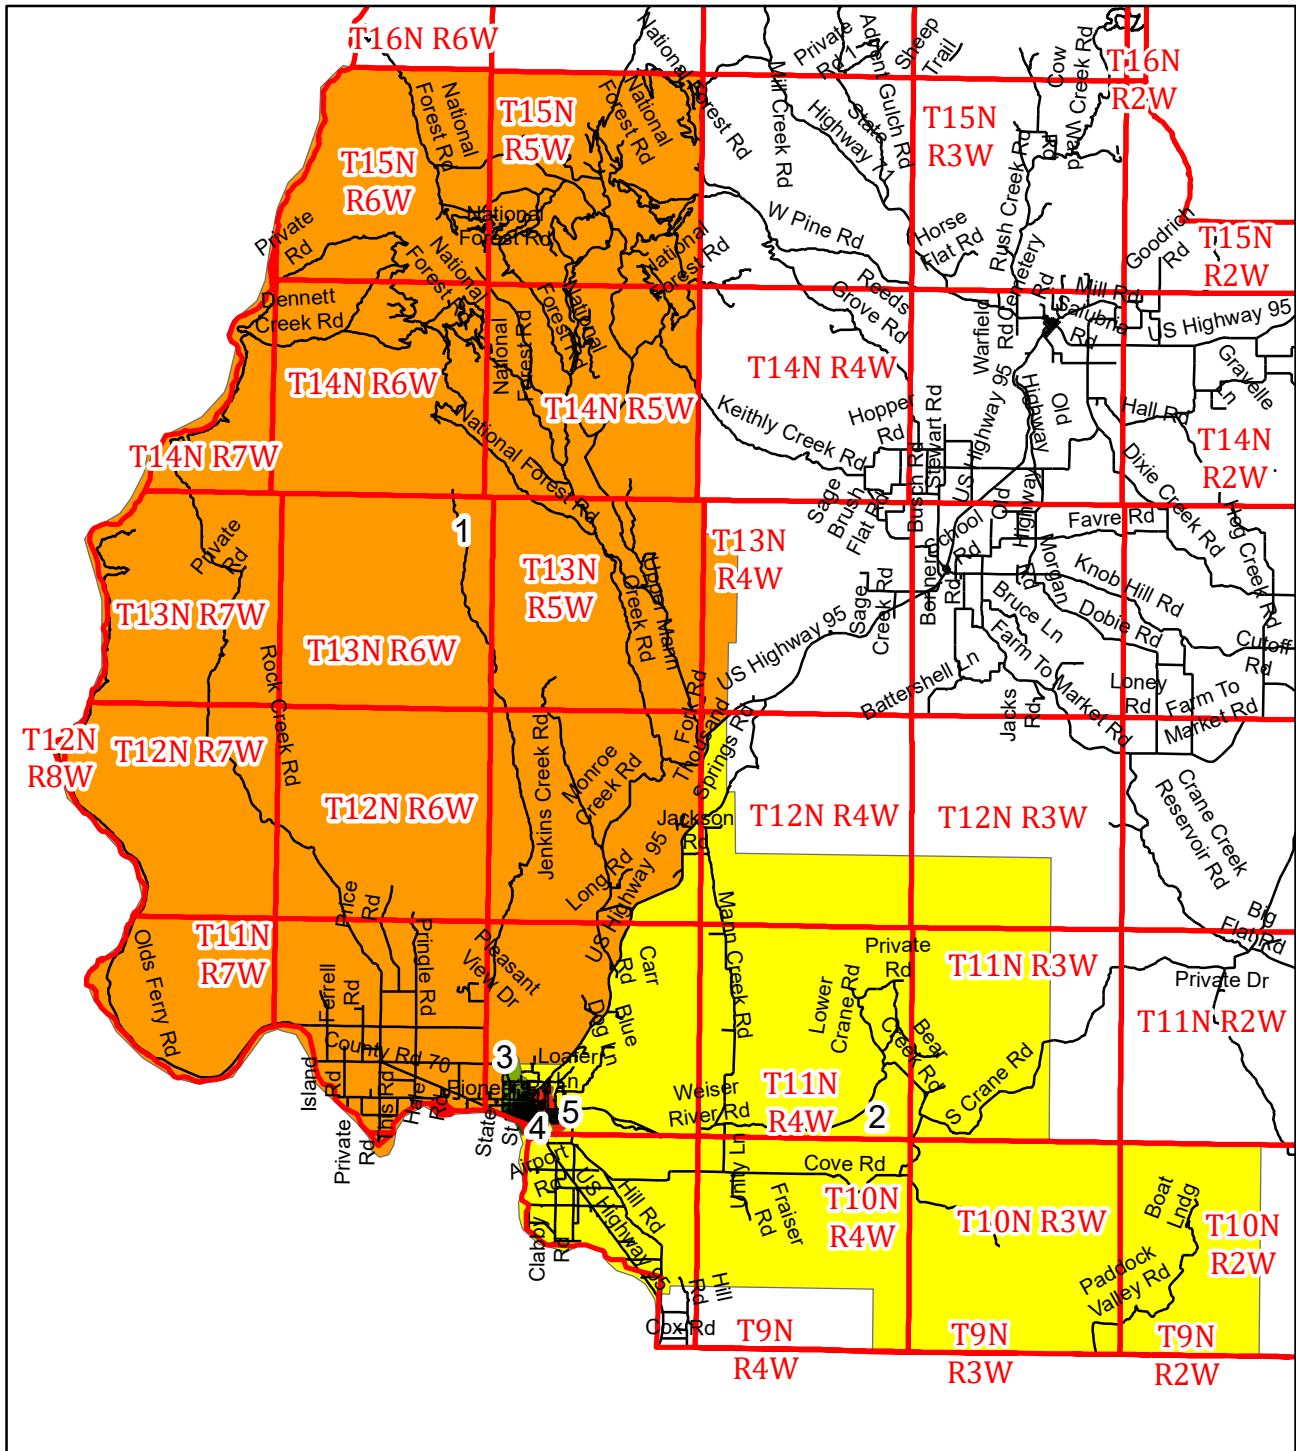

THIS MAP CREATED BY THE OFFICE OF THE WASHINGTON COUNTY ASSESSOR

Weiser School District School Trustee Zones

BASED ON GOVERNMENT SURVEYS & OFFICIAL RECORDS
ON FILE AT THE OFFICE OF THE COUNTY RECORDER OF
WASHINGTON COUNTY, IDAHO.
FOR ASSESSMENT PURPOSES ONLY
DOES NOT GUARANTEE BOUNDARIES

1 inch = 28,601.3 feet

Legend

- Township
- Streets

Weiser School Trustee Zones All

Zone Number

- 1
- 2
- 3
- 4
- 5