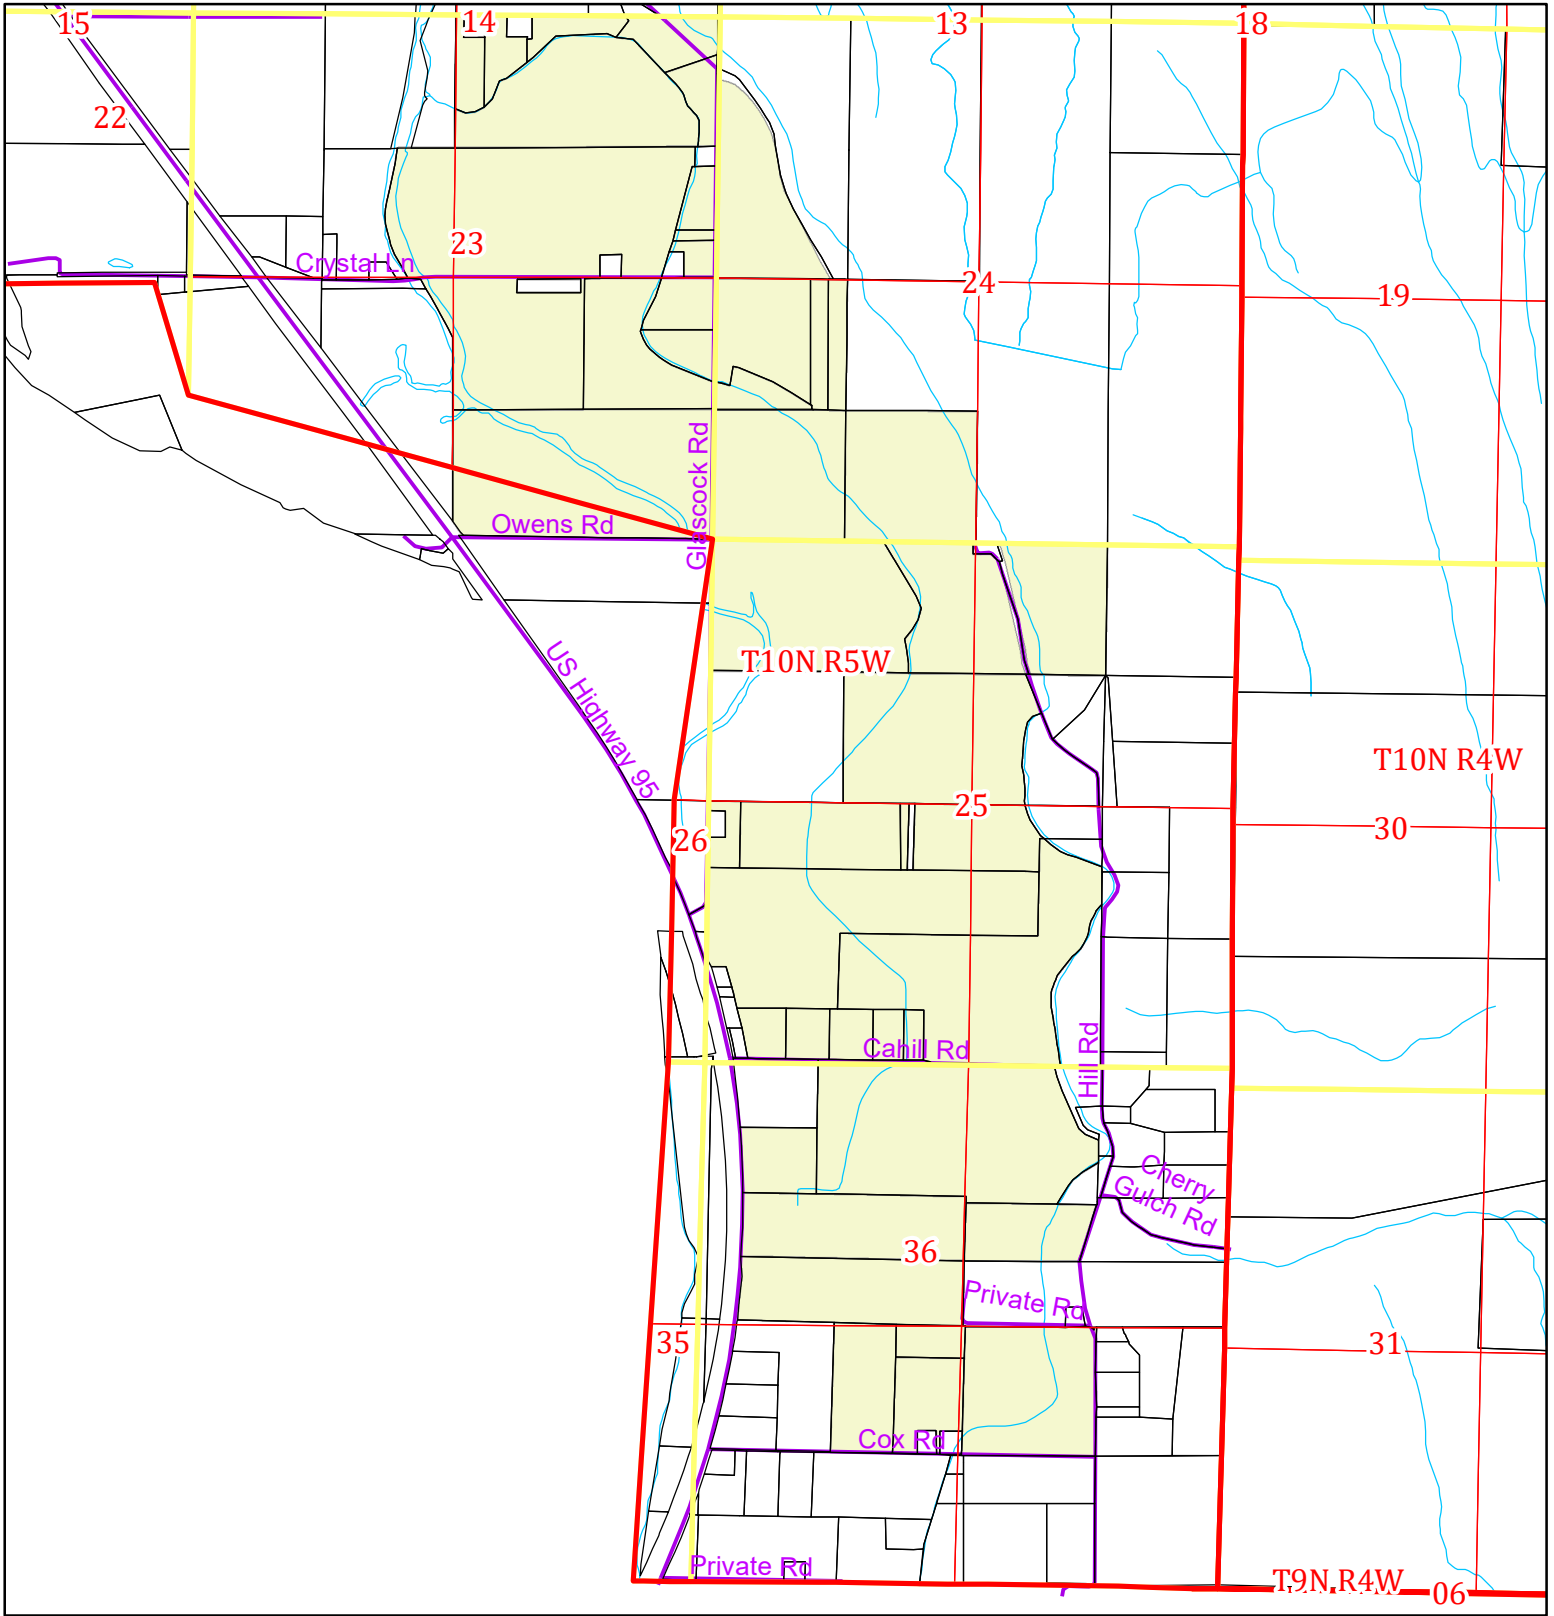

THIS MAP CREATED BY THE OFFICE OF THE WASHINGTON COUNTY ASSESSOR

2021 989 Washington County Drain #1

BASED ON GOVERNMENT SURVEYS & OFFICIAL RECORDS ON FILE AT THE OFFICE OF THE COUNTY RECORDER OF WASHINGTON COUNTY, IDAHO. FOR ASSESSMENT PURPOSES ONLY DOES NOT GUARANTEE BOUNDARIES

Legend

- Township
- Sections
- Quarter
- Parcel Lines
- Streets
- 989 WA County Drainage