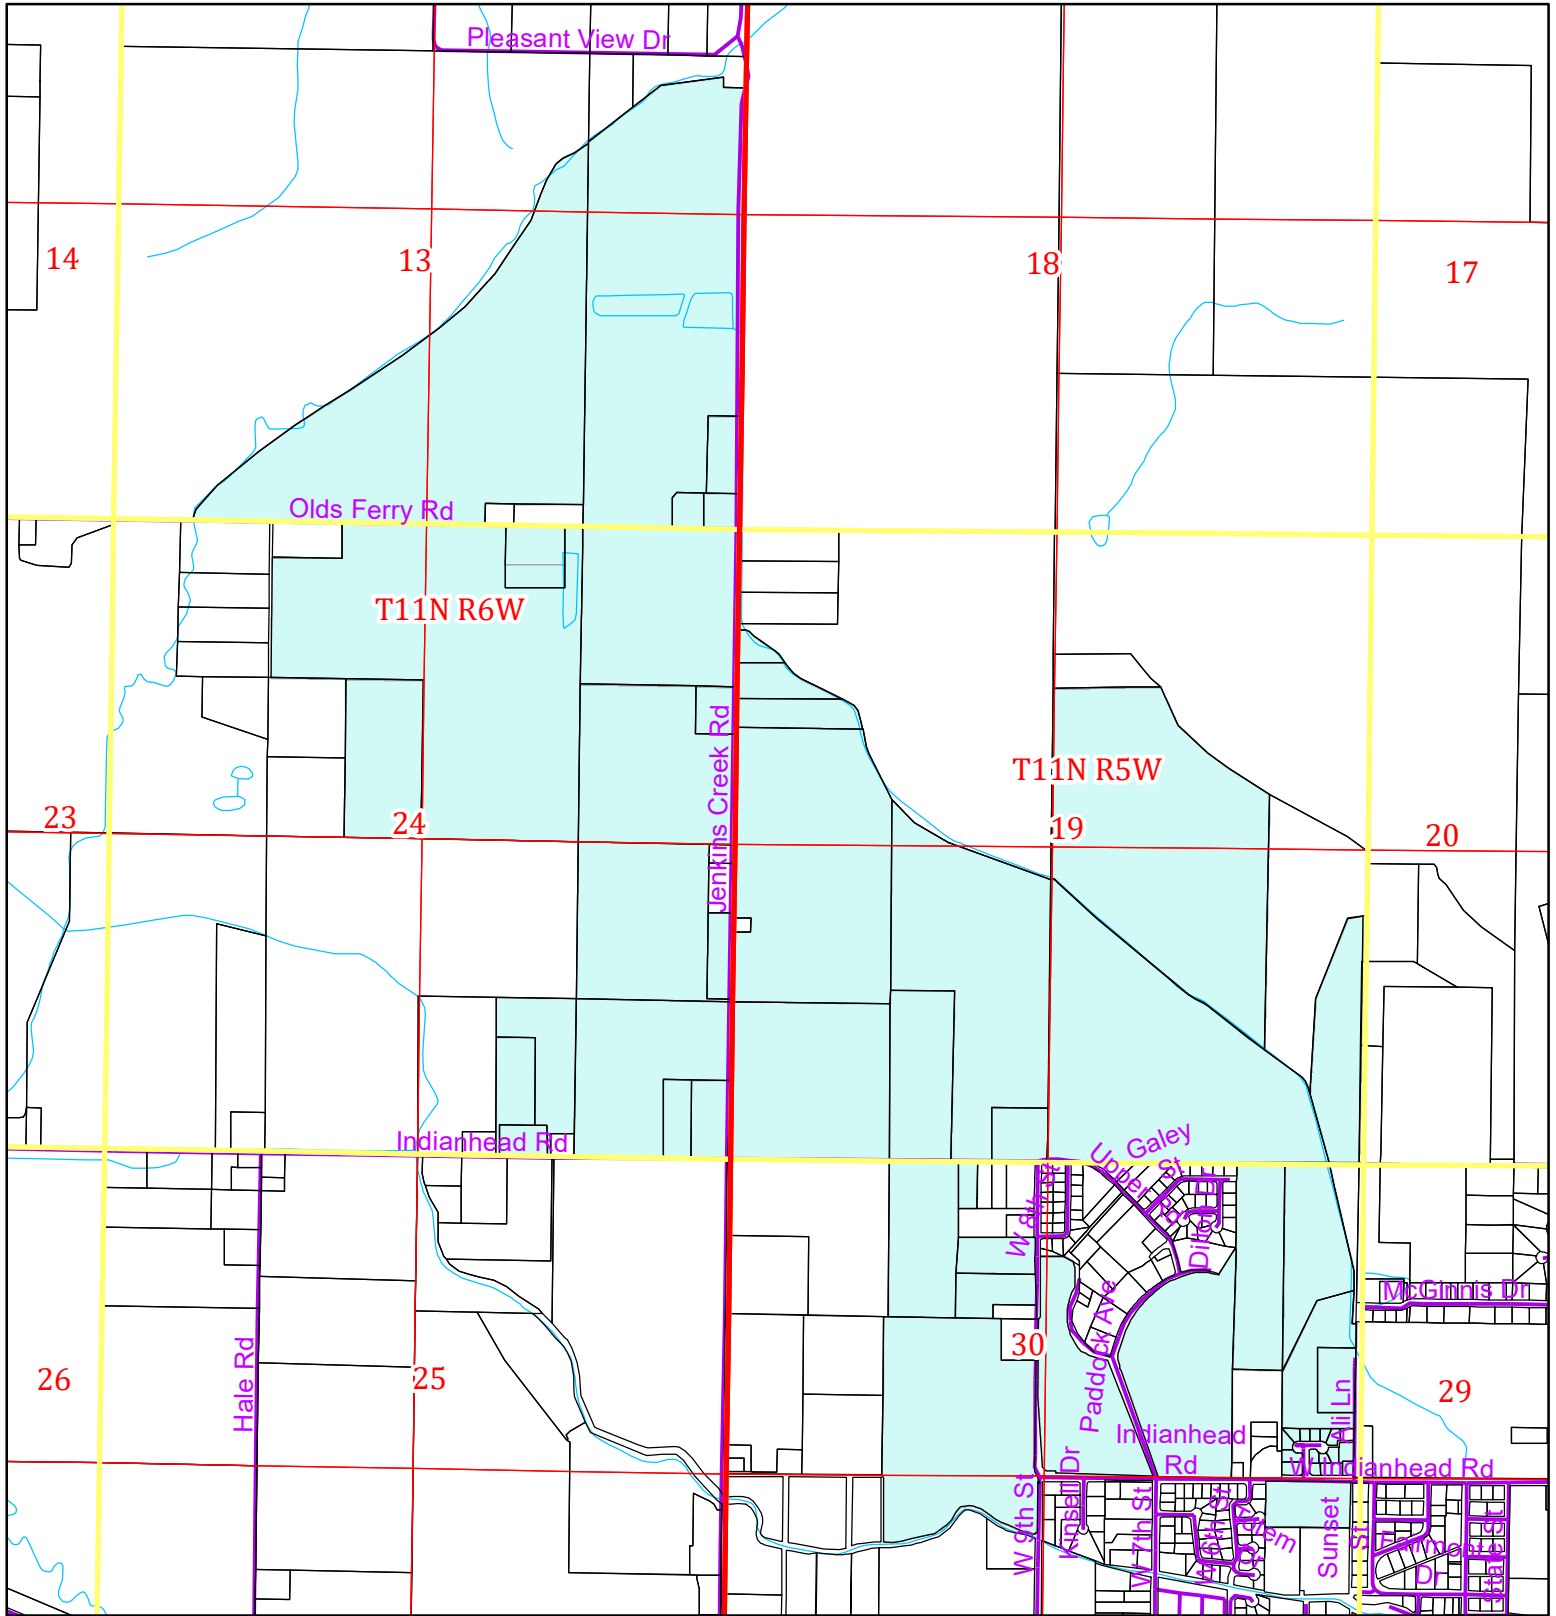

THIS MAP CREATED BY THE OFFICE OF THE WASHINGTON COUNTY ASSESSOR

2021 975 Insite Canal

BASED ON GOVERNMENT SURVEYS & OFFICIAL RECORDS ON FILE AT THE OFFICE OF THE COUNTY RECORDER OF WASHINGTON COUNTY, IDAHO. FOR ASSESSMENT PURPOSES ONLY DOES NOT GUARANTEE BOUNDARIES

Legend

- Township
- Sections
- Quarter
- Parcel Lines
- Streets
- 975 Insite Canal