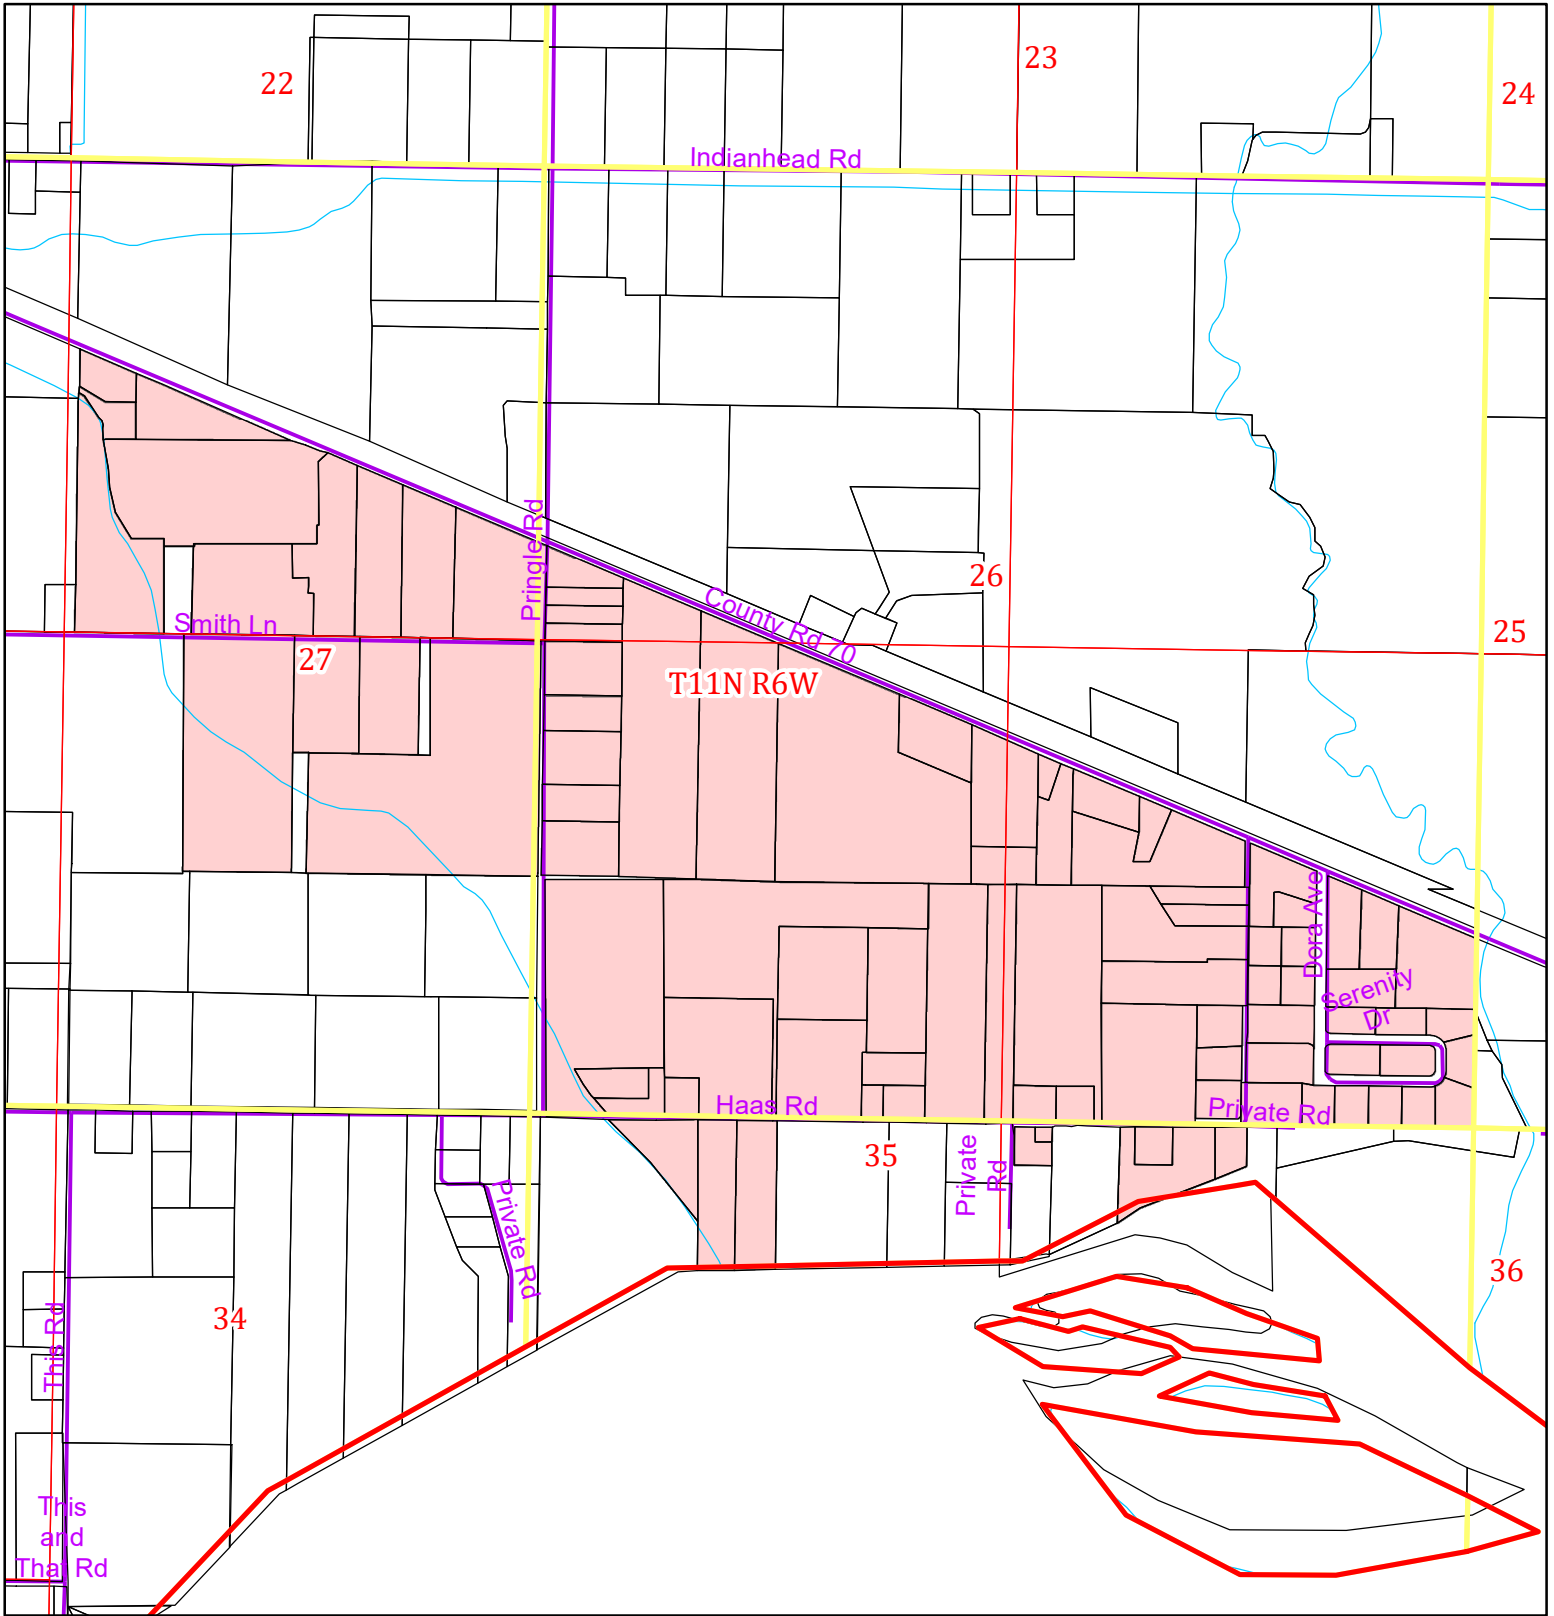

THIS MAP CREATED BY THE OFFICE OF THE WASHINGTON COUNTY ASSESSOR

2021 984 WCT West Ridge

BASED ON GOVERNMENT SURVEYS & OFFICIAL RECORDS ON FILE AT THE OFFICE OF THE COUNTY RECORDER OF WASHINGTON COUNTY, IDAHO. FOR ASSESSMENT PURPOSES ONLY DOES NOT GUARANTEE BOUNDARIES

Legend

- Township
- Sections
- Quarter
- Parcel Lines
- Streets
- 984 WCT W Ridge