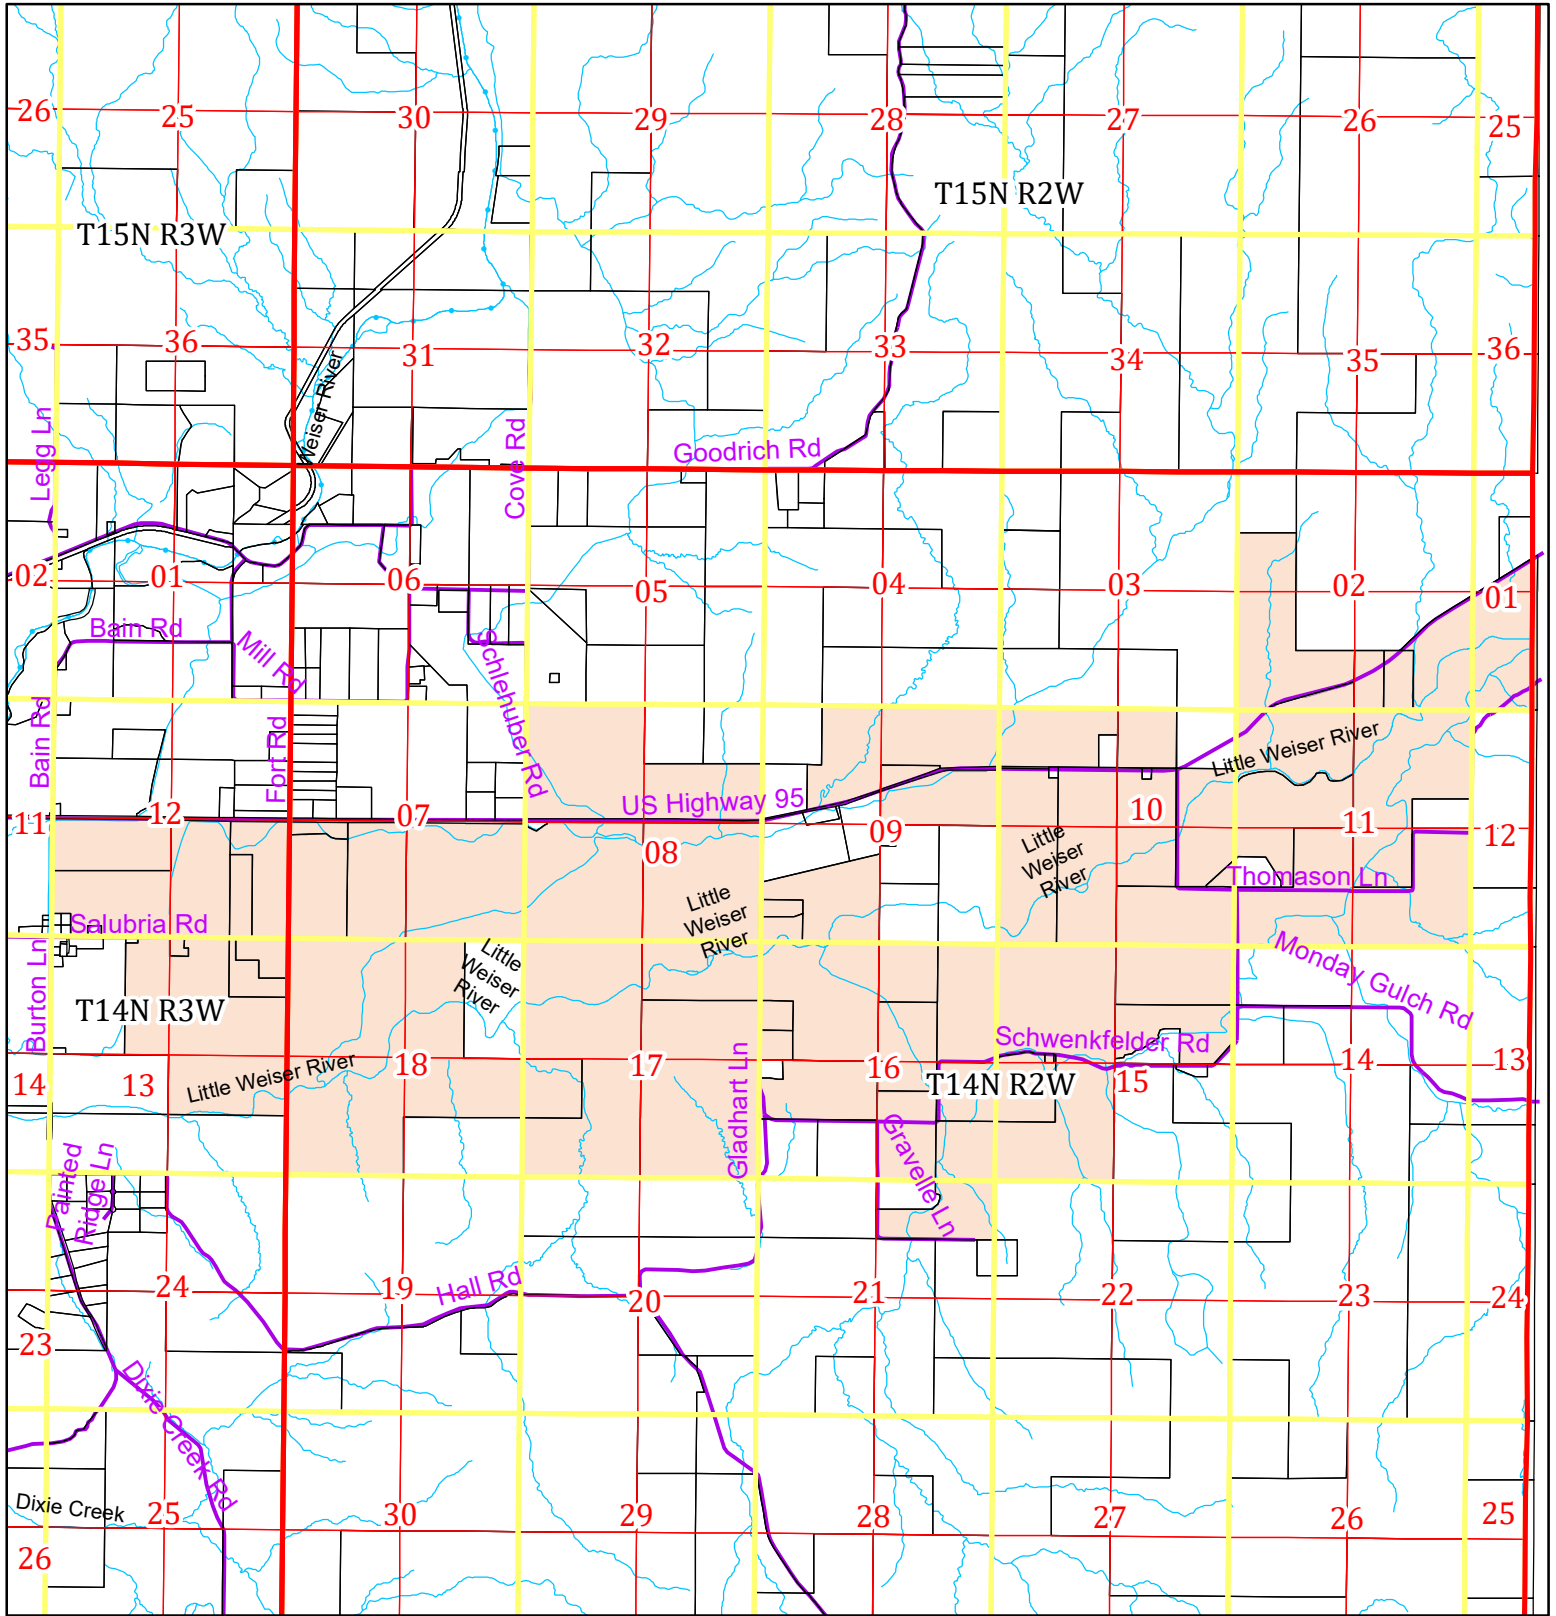

THIS MAP CREATED BY THE OFFICE OF THE WASHINGTON COUNTY ASSESSOR

997 Little Weiser Irrigation District

BASED ON GOVERNMENT SURVEYS & OFFICIAL RECORDS
ON FILE AT THE OFFICE OF THE COUNTY RECORDER OF
WASHINGTON COUNTY, IDAHO.
FOR ASSESSMENT PURPOSES ONLY
DOES NOT GUARANTEE BOUNDARIES

Legend

- Township
- Sections
- Quarter
- Parcel Lines
- Streets
- 997 Little Weiser Irrigation