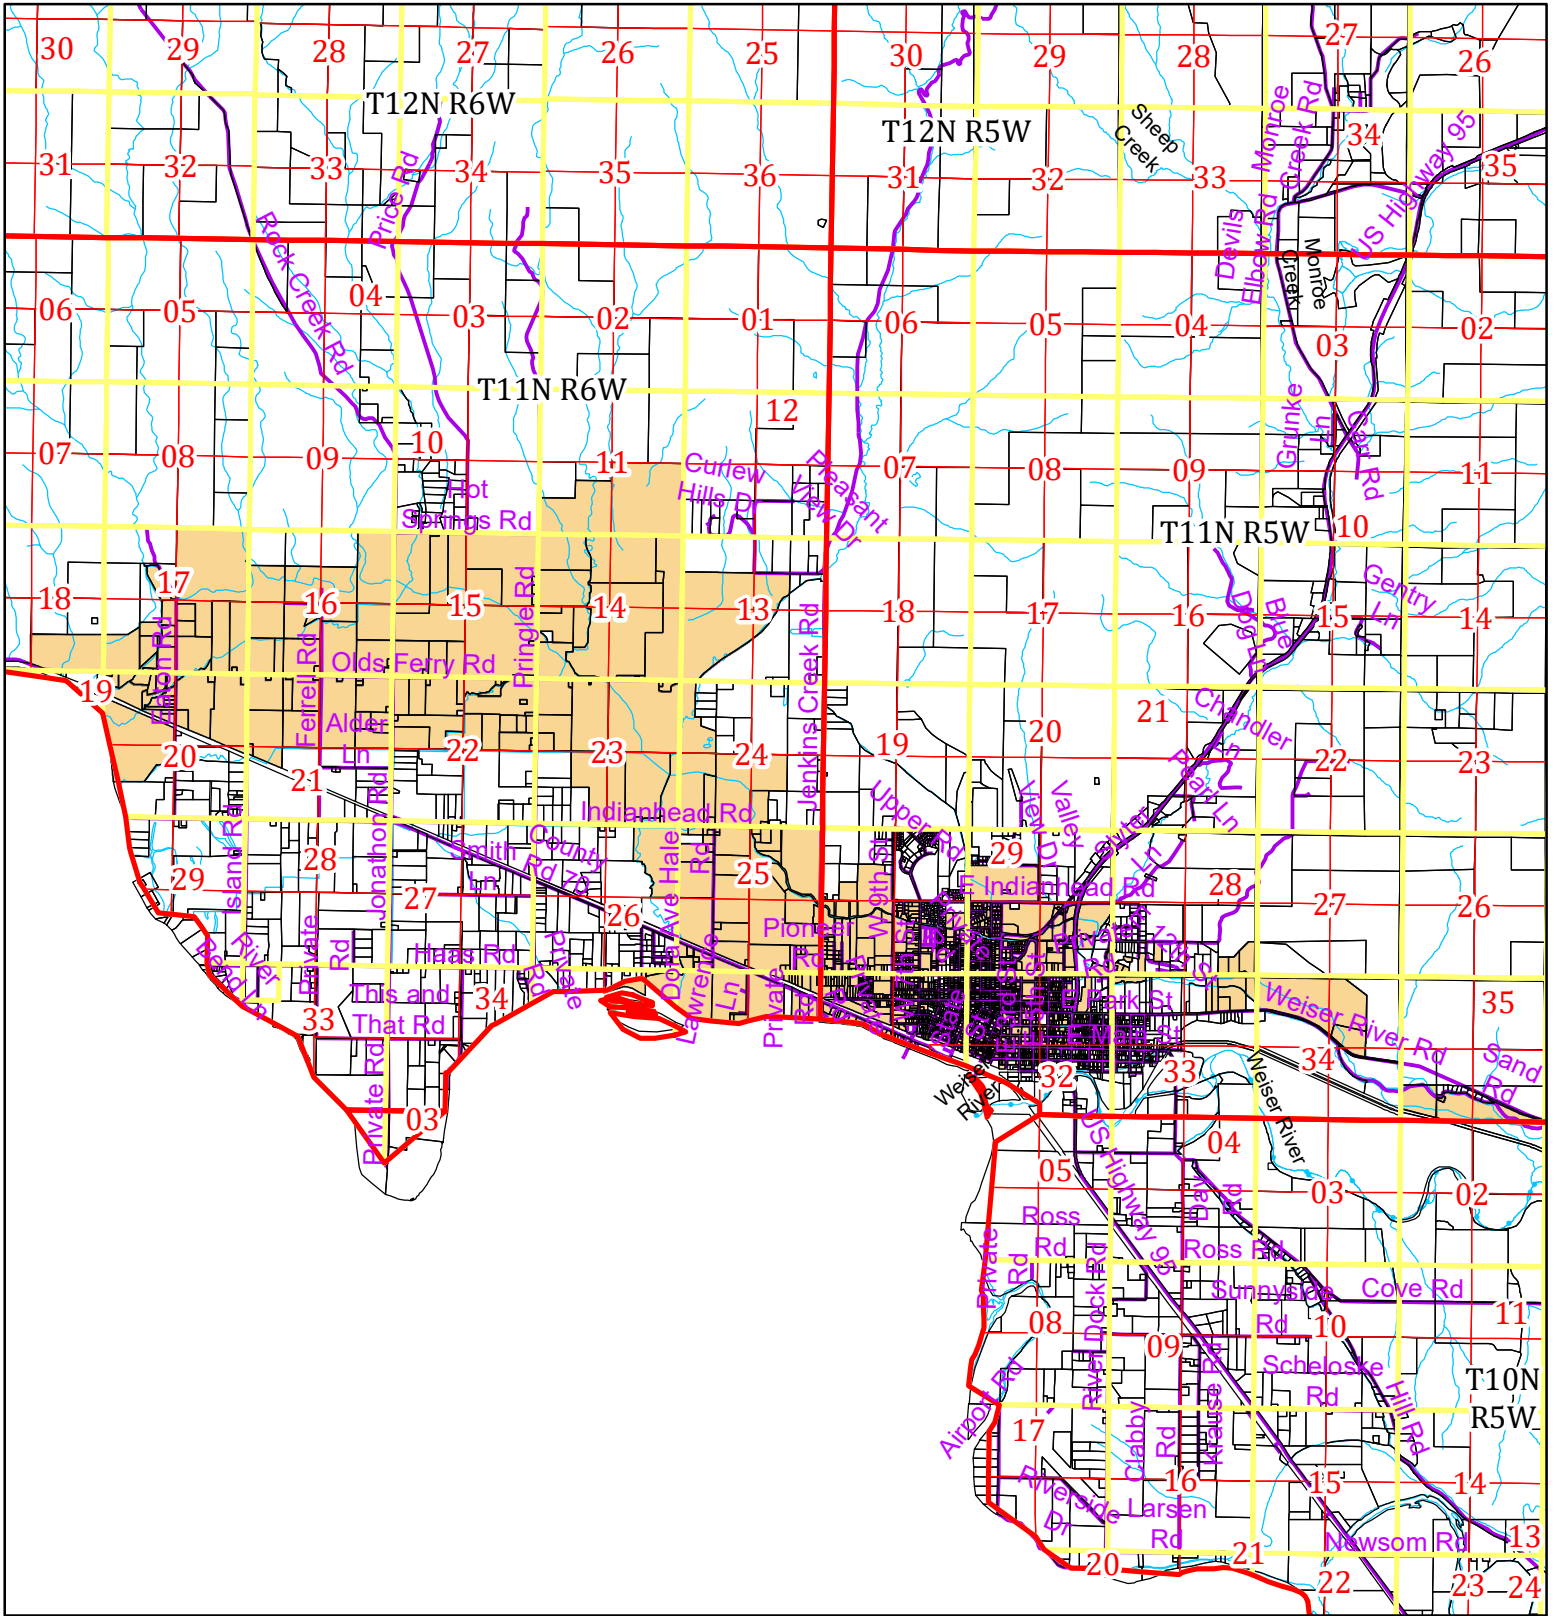

THIS MAP CREATED BY THE OFFICE OF THE WASHINGTON COUNTY ASSESSOR

977 WID DELIVERY

BASED ON GOVERNMENT SURVEYS & OFFICIAL RECORDS ON FILE AT THE OFFICE OF THE COUNTY RECORDER OF WASHINGTON COUNTY, IDAHO. FOR ASSESSMENT PURPOSES ONLY DOES NOT GUARANTEE BOUNDARIES

Legend

- ▭ Township
- ▭ Sections
- ▭ Quarter
- Parcel Lines
- Streets