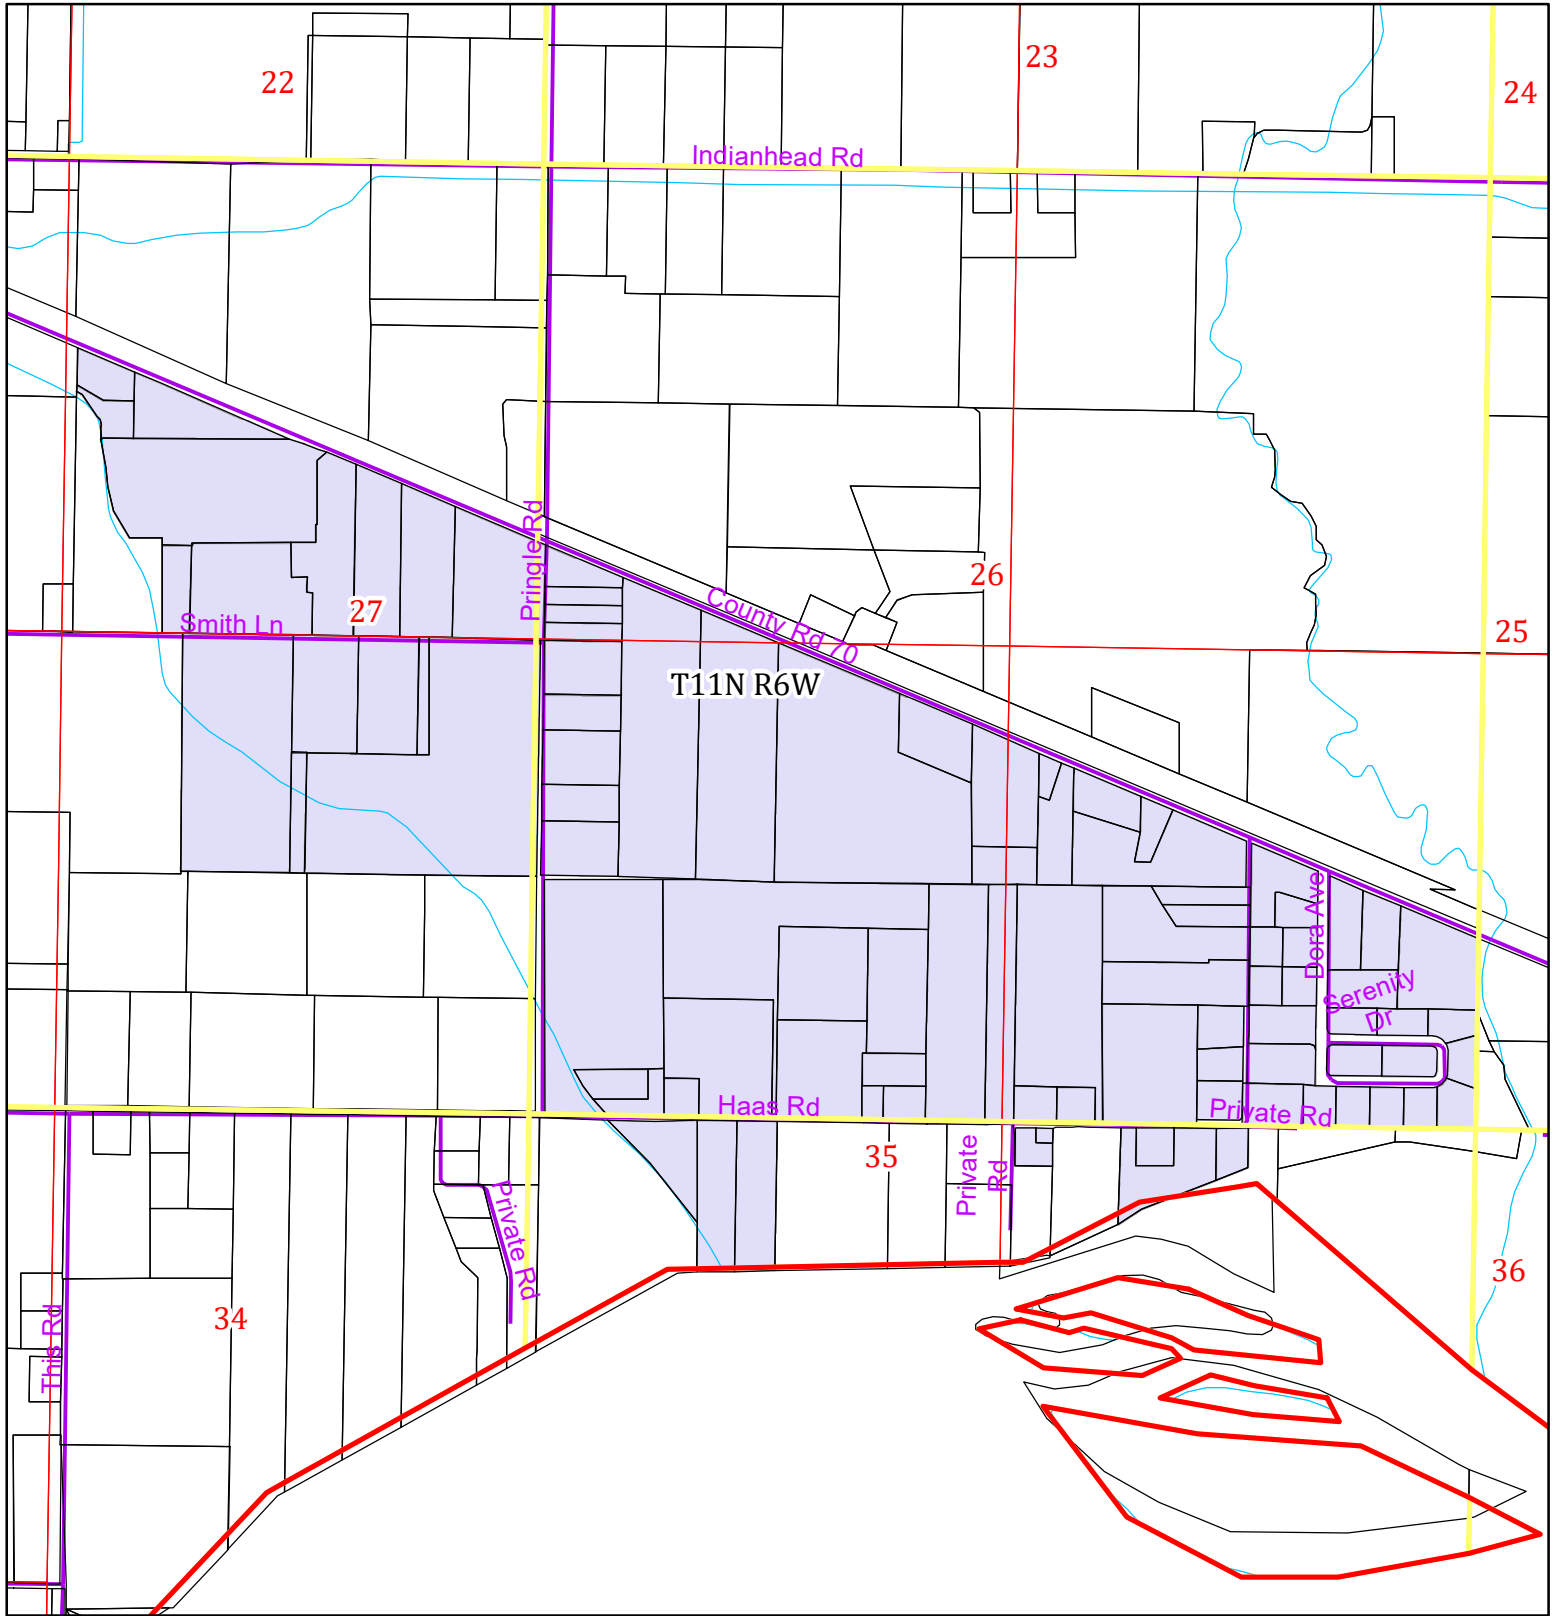

THIS MAP CREATED BY THE OFFICE OF THE WASHINGTON COUNTY ASSESSOR

982 WEST RIDGE

BASED ON GOVERNMENT SURVEYS & OFFICIAL RECORDS ON FILE AT THE OFFICE OF THE COUNTY RECORDER OF WASHINGTON COUNTY, IDAHO. FOR ASSESSMENT PURPOSES ONLY DOES NOT GUARANTEE BOUNDARIES

Legend

- ▭ Township
- ▭ Sections
- ▭ Quarter
- Parcel Lines
- ▬ Streets
- 982 W Ridge