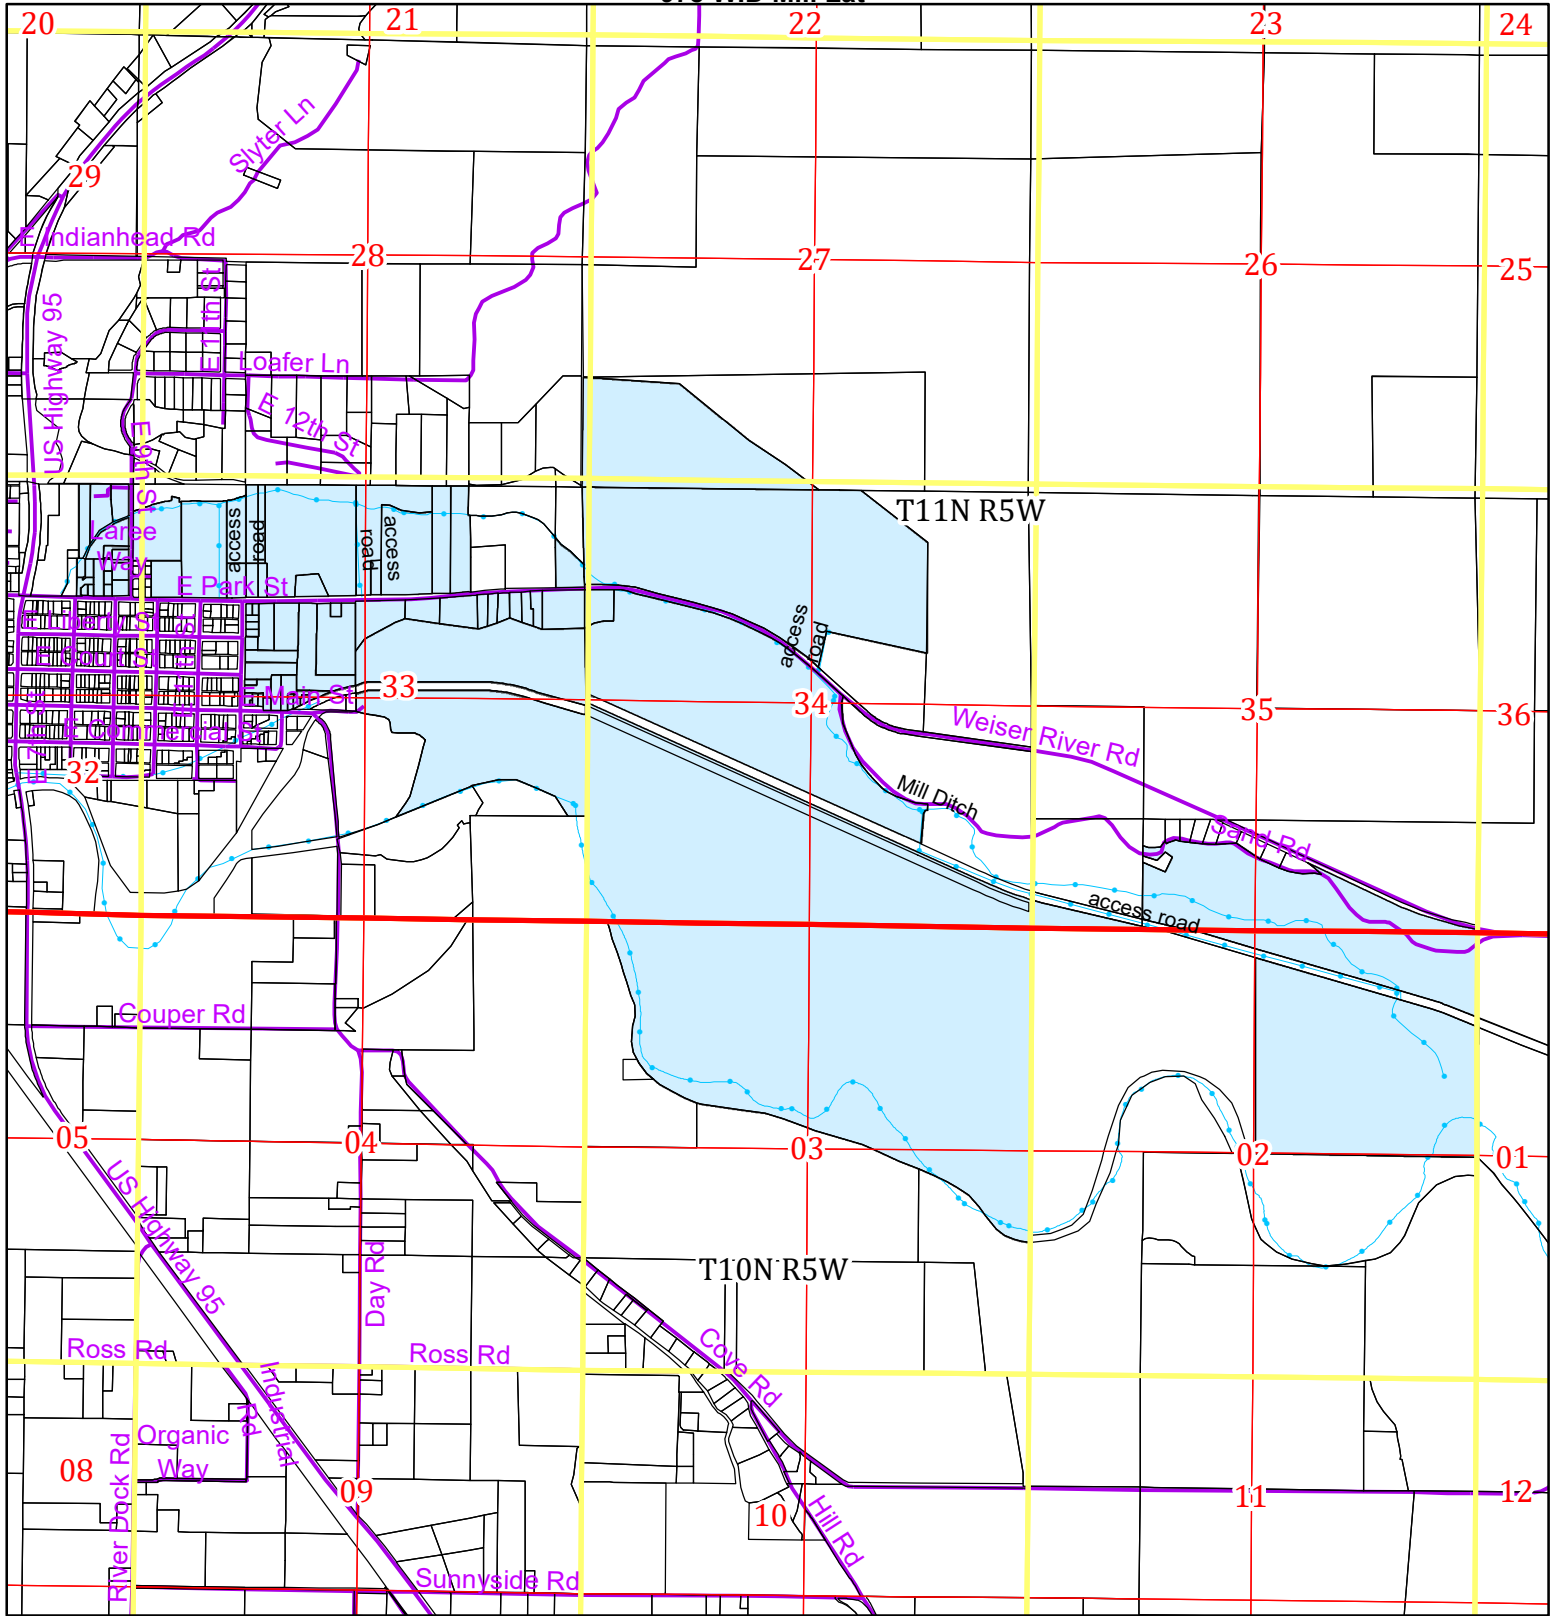

THIS MAP CREATED BY THE OFFICE OF THE WASHINGTON COUNTY ASSESSOR

2021  
978 WID Mill Lat

BASED ON GOVERNMENT SURVEYS & OFFICIAL RECORDS  
ON FILE AT THE OFFICE OF THE COUNTY RECORDER OF  
WASHINGTON COUNTY, IDAHO.  
FOR ASSESSMENT PURPOSES ONLY  
DOES NOT GUARANTEE BOUNDARIES

**Legend**

- Township
- Sections
- Quarter
- Parcel Lines
- Streets