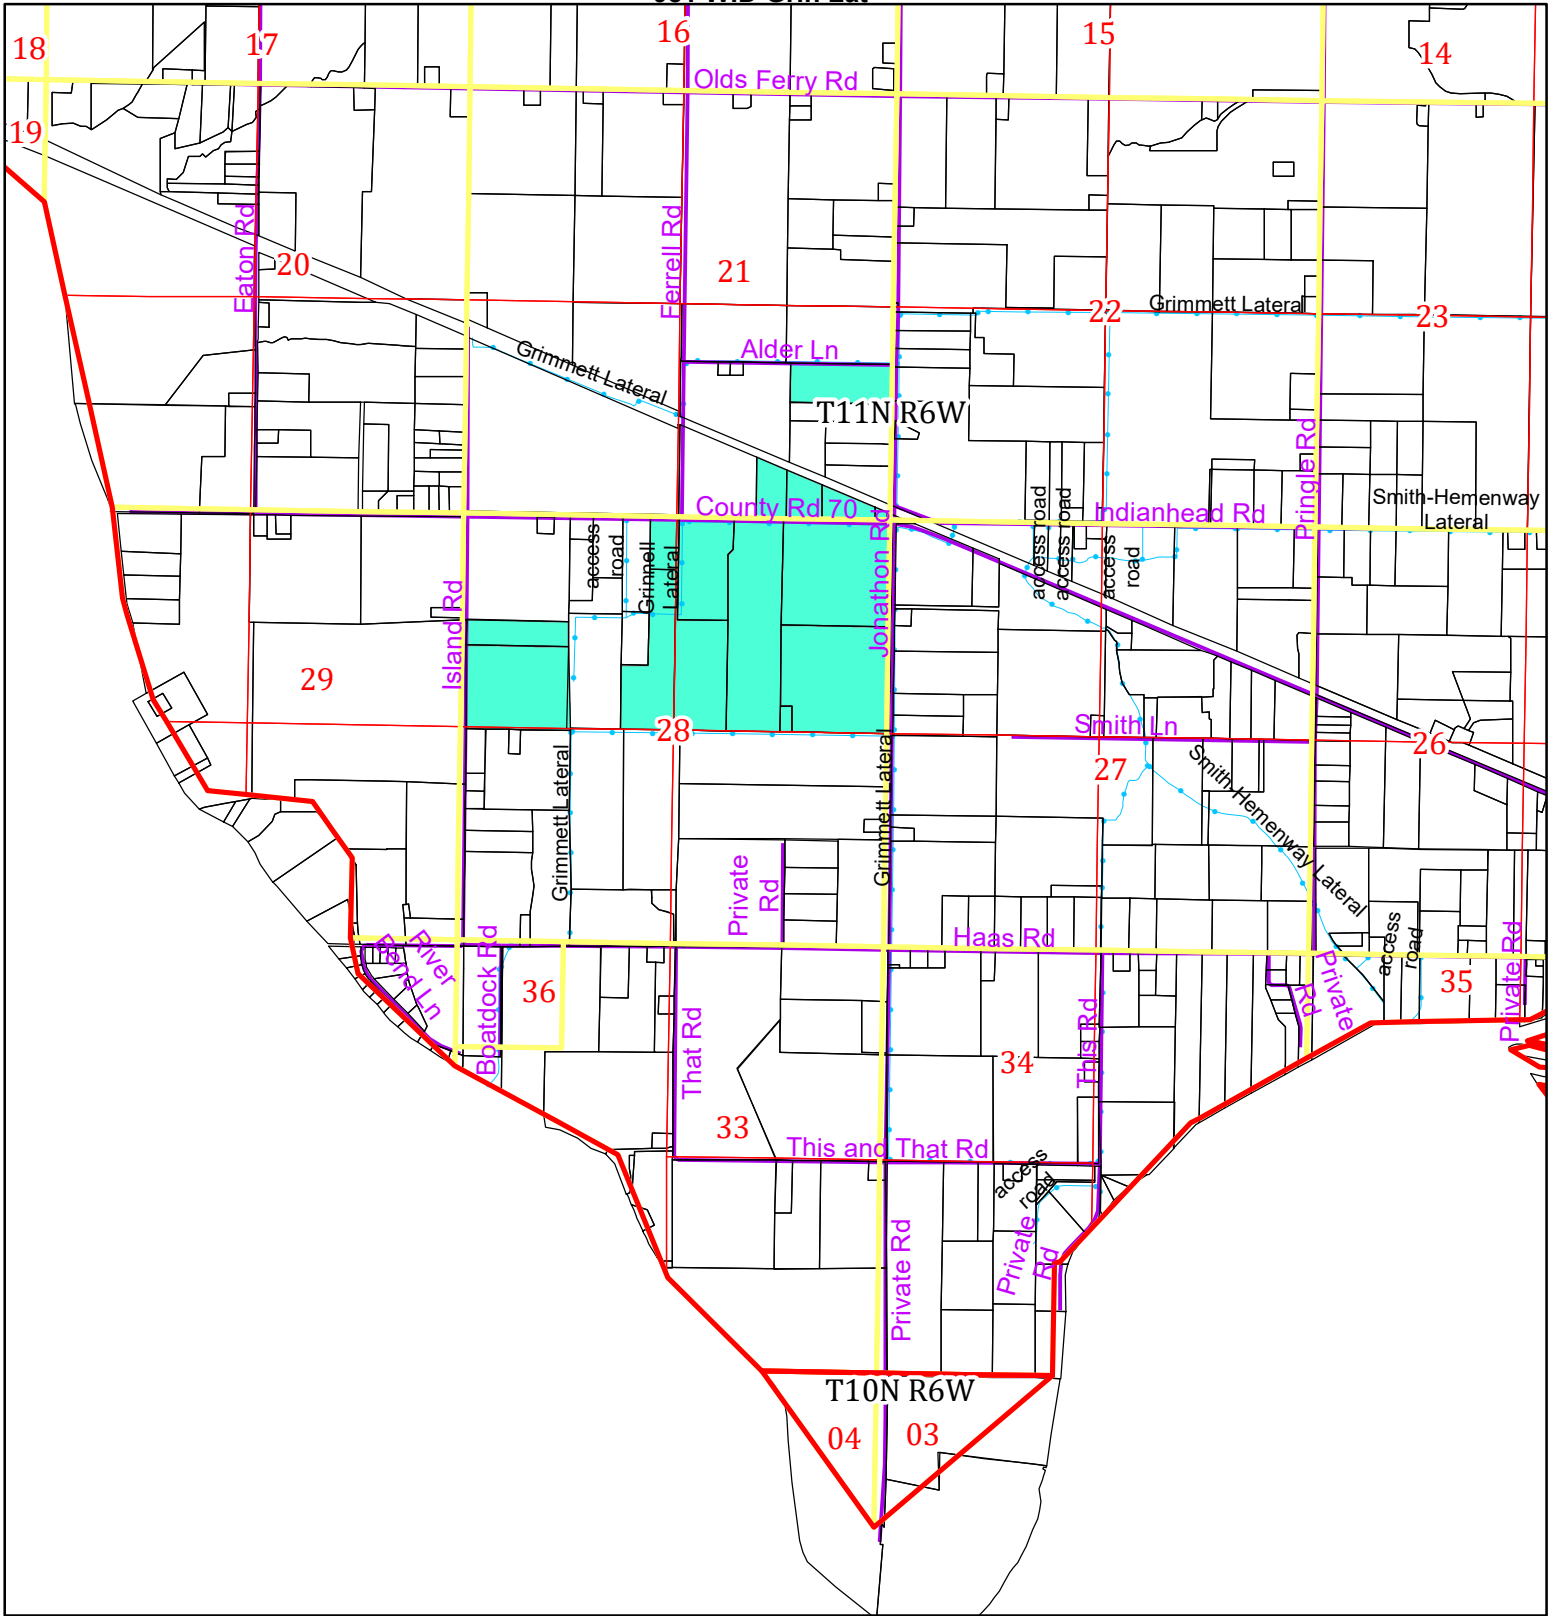

THIS MAP CREATED BY THE OFFICE OF THE WASHINGTON COUNTY ASSESSOR

2021
981 WID Grin Lat

BASED ON GOVERNMENT SURVEYS & OFFICIAL RECORDS
ON FILE AT THE OFFICE OF THE COUNTY RECORDER OF
WASHINGTON COUNTY, IDAHO.
FOR ASSESSMENT PURPOSES ONLY
DOES NOT GUARANTEE BOUNDARIES

Legend

- Township
- Sections
- Quarter
- Parcel Lines
- Streets