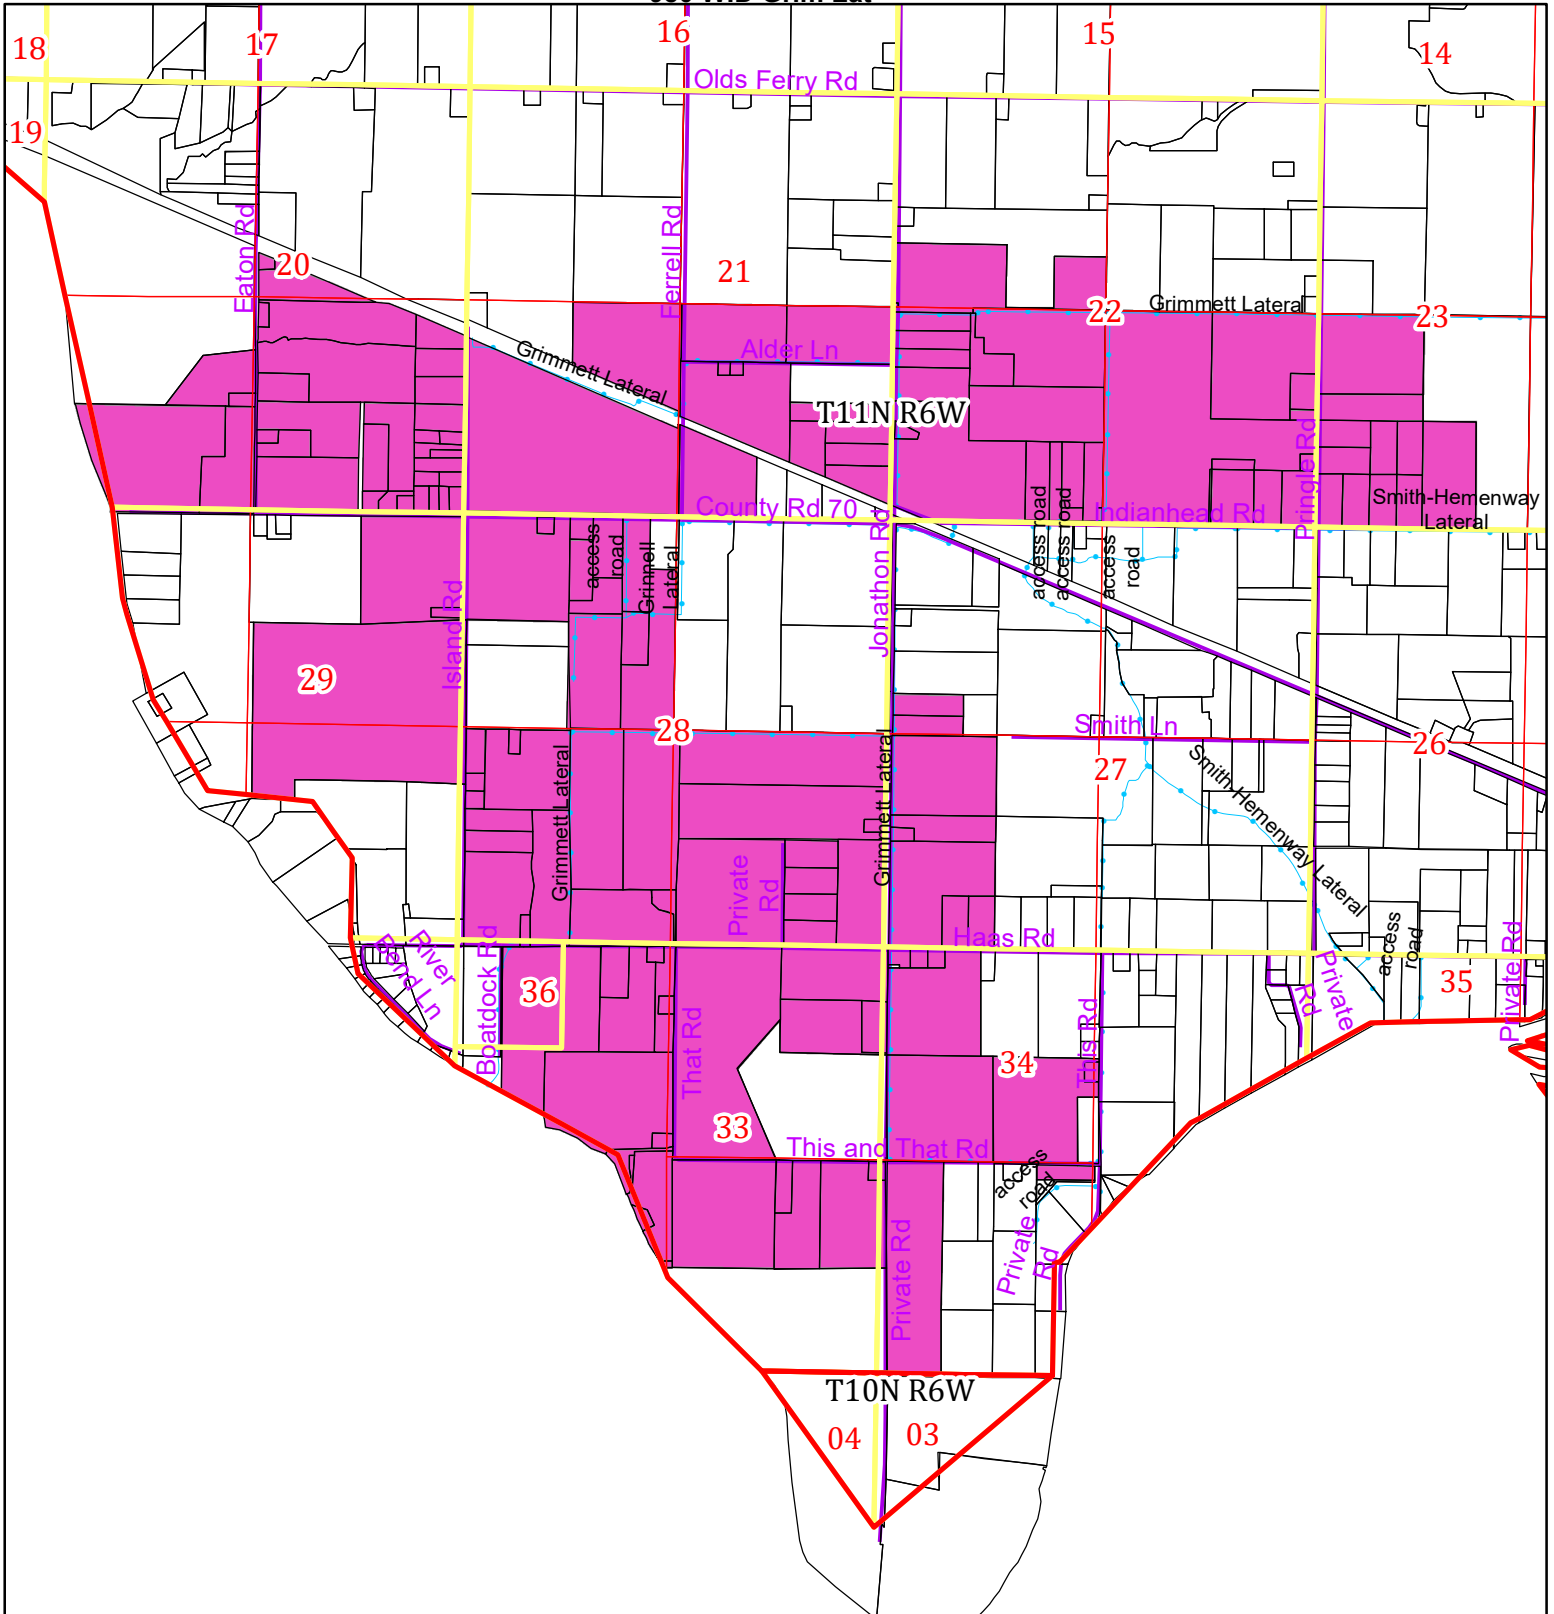

THIS MAP CREATED BY THE OFFICE OF THE WASHINGTON COUNTY ASSESSOR

2021
980 WID Grim Lat

BASED ON GOVERNMENT SURVEYS & OFFICIAL RECORDS
ON FILE AT THE OFFICE OF THE COUNTY RECORDER OF
WASHINGTON COUNTY, IDAHO.
FOR ASSESSMENT PURPOSES ONLY
DOES NOT GUARANTEE BOUNDARIES

Legend

- Township
- Sections
- Quarter
- Parcel Lines
- Streets