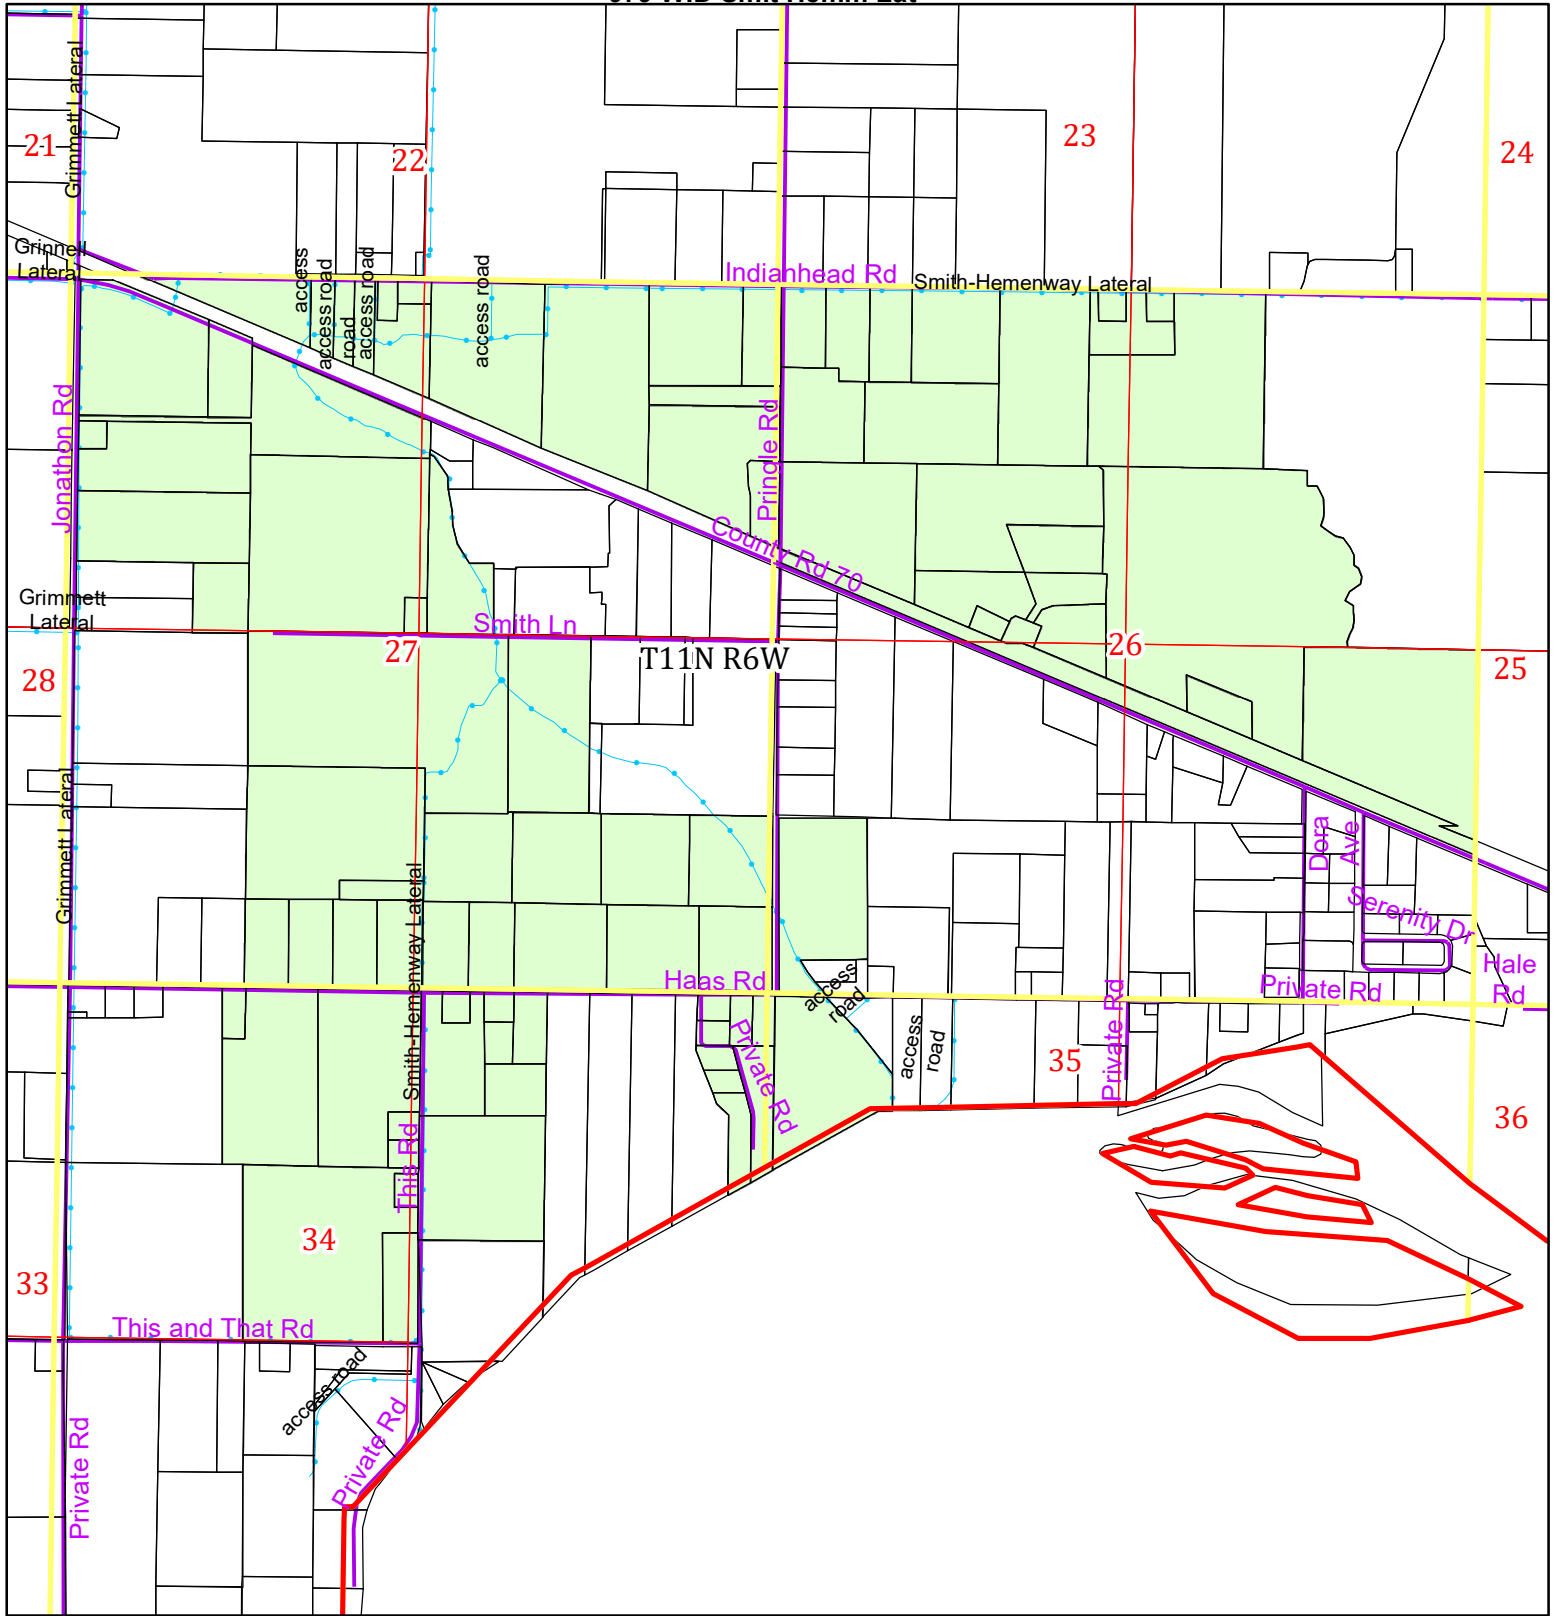

THIS MAP CREATED BY THE OFFICE OF THE WASHINGTON COUNTY ASSESSOR

2021
979 WID Smit Hemm Lat

BASED ON GOVERNMENT SURVEYS & OFFICIAL RECORDS ON FILE AT THE OFFICE OF THE COUNTY RECORDER OF WASHINGTON COUNTY, IDAHO. FOR ASSESSMENT PURPOSES ONLY DOES NOT GUARANTEE BOUNDARIES

Legend

- Township
- Sections
- Quarter
- Parcel Lines
- Streets